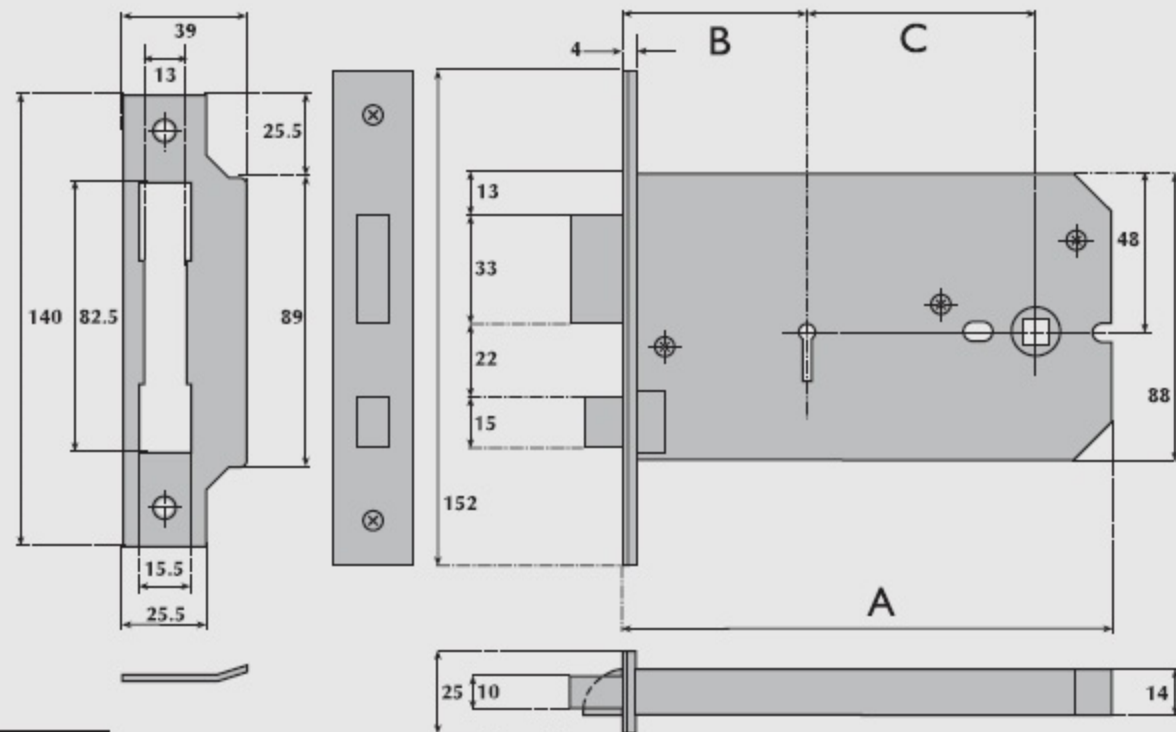

G3012 3 Lever horizontal mortice lock

| A Lockcase | B Backset | C Centres |
|------------|-----------|-----------|
| 151mm | 57mm | 70mm |

OPERATION:

Latchbolt operated by knob from either side.
Deadbolt operated by key from either side.

SPECIFICATION:

CASE.

Pierced to accept 38mm centre horizontally opposed bolt through fixing furniture.

STRIKE PLATE.

Type B.

LATCHBOLT.

Brass, reversible. Projection 12mm.

DEADBOLT.

Brass. Throw 16mm.

FOLLOWER.

Brass, to suit 8mm square spindle.

Two-way action.

DIFFERS.

100 numbered 301-400.

REBATE UNITS

TO SUIT: