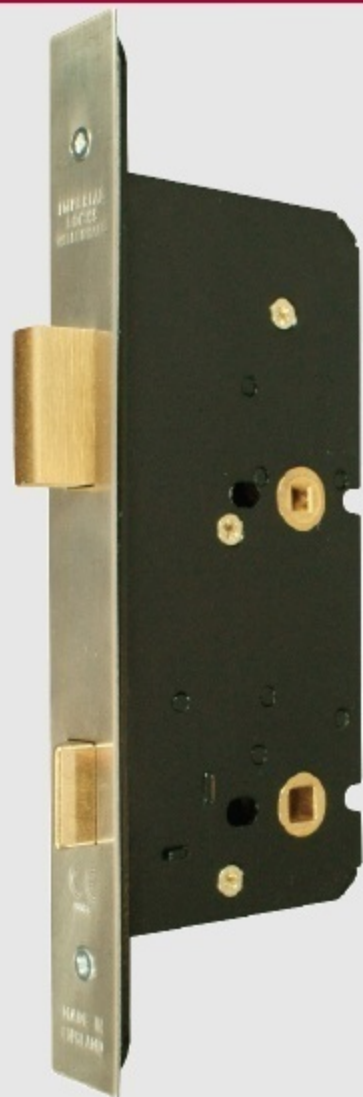

G8220 Upside down bathroom mortice lock

A Lockcase	B Backset	C Centres
76mm	57mm	72mm

OPERATION:

Latchbolt operated by lever handle from either side.

Deadbolt operated by turn from either side.

SPECIFICATION:

CASE.

Pierced to accept 38mm centre horizontally opposed bolt through fixing furniture and 38mm centre horizontally opposed bolt through fixing indicator furniture.

STRIKE PLATE. Type P.

LATCHBOLT. Brass, reversible. Projection 12mm.

DEADBOLT. Brass. Throw 14mm.

LATCHBOLT FOLLOWER.

Brass, to suit 8mm square spindle. One-way action.

Sprung to suit sprung lever handle furniture only.

DEADBOLT FOLLOWER.

Brass, to suit 5mm square spindle.

REBATE UNITS

TO SUIT: G72-3051-13mm G72-3052-19mm G72-3053-25mm