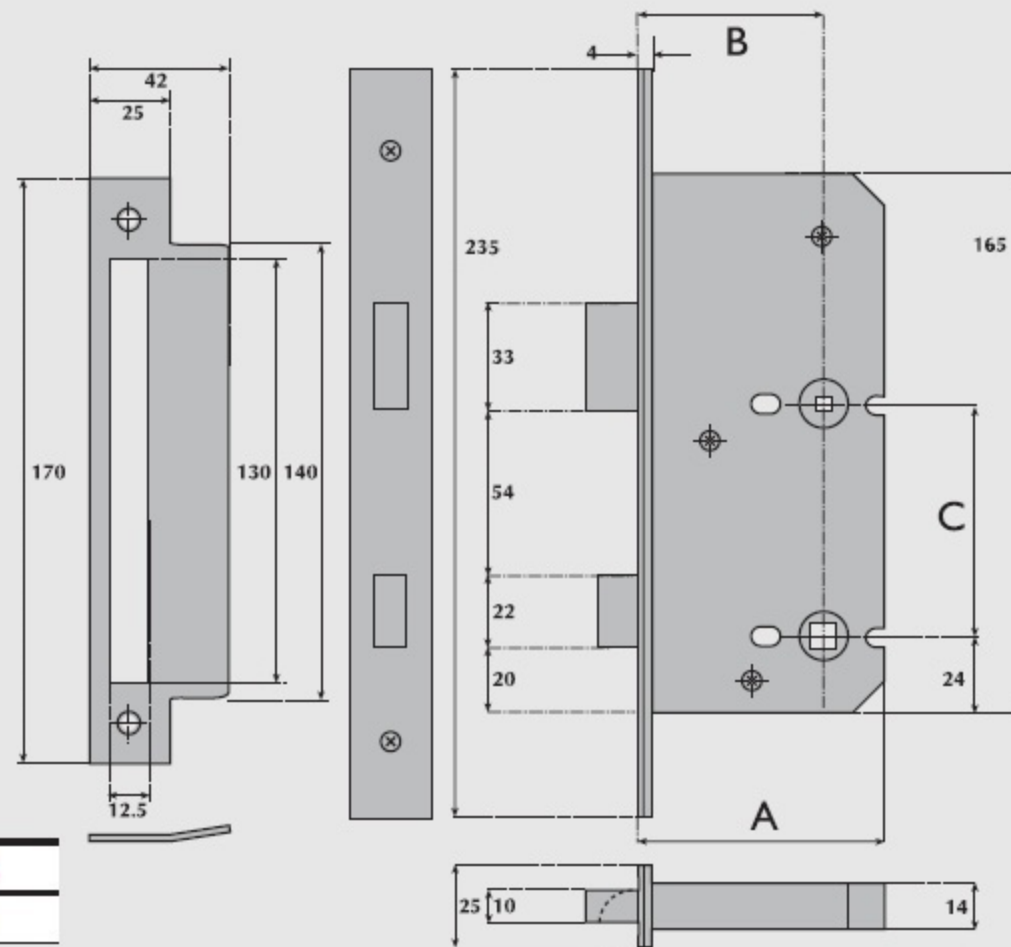

G8220 Upside down bathroom mortice lock

A Lockcase	B Backset	C Centres
76mm	57mm	72mm

OPERATION:

Latchbolt operated by lever handle from either side.

Deadbolt operated by turn from either side.

SPECIFICATION:

CASE.

Pierced to accept 38mm centre horizontally opposed bolt through fixing furniture and 38mm centre horizontally opposed bolt through fixing indicator furniture.

STRIKE PLATE. Type P.

LATCHBOLT. Brass, reversible. Projection 12mm.

DEADBOLT. Brass. Throw 14mm.

LATCHBOLT FOLLOWER.

Brass, to suit 8mm square spindle. One-way action.

Sprung to suit sprung lever handle furniture only.

DEADBOLT FOLLOWER.

Brass, to suit 5mm square spindle.

REBATE UNITS

TO SUIT: G72-3051-13mm G72-3052-19mm G72-3053-25mm