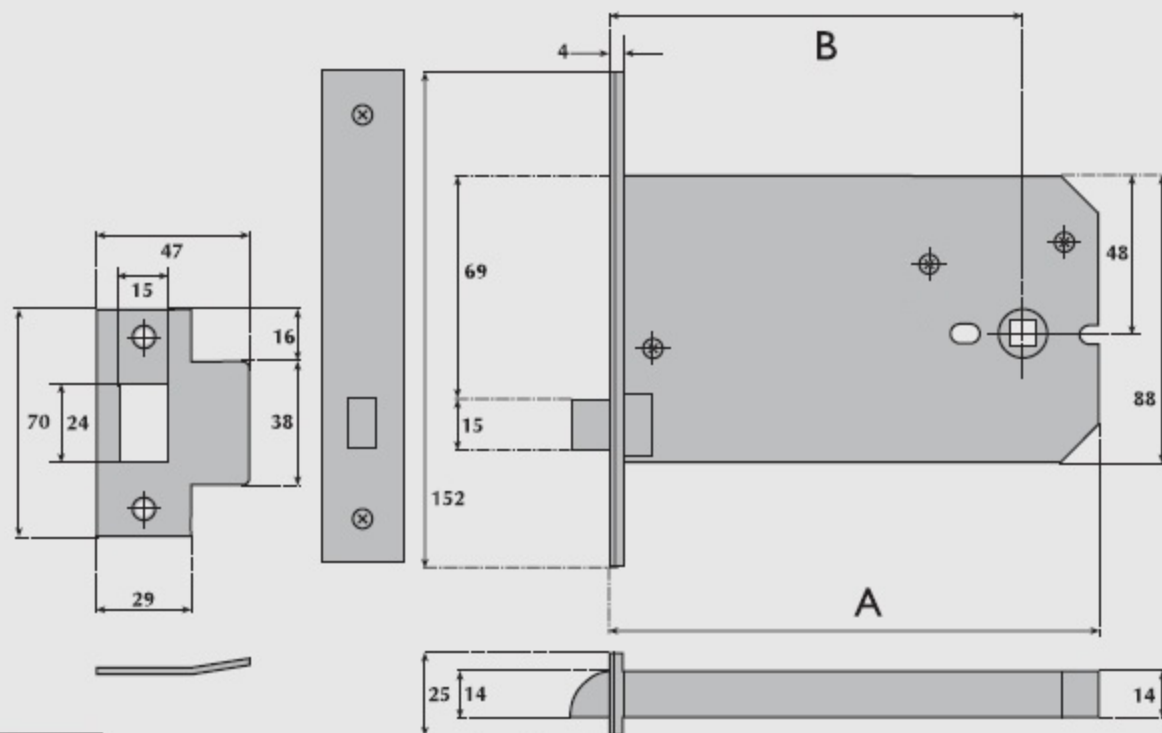

# G4055 Horizontal mortice latch

A Lockcase	B Backset	C Centres
151mm	127mm	—

## OPERATION:

Latchbolt operated by knob from either side.

## SPECIFICATION:

**CASE.** Pierced to accept 38mm centre horizontally opposed bolt through fixing furniture.

**STRIKE PLATE.** Type F.

**LATCHBOLT.** Brass, reversible. Projection 12mm.

**FOLLOWER.** Brass, to suit 8mm square spindle. Two-way action.

**REBATE UNITS**

**TO SUIT:** G3057-13mm G3058-19mm G3059-25mm