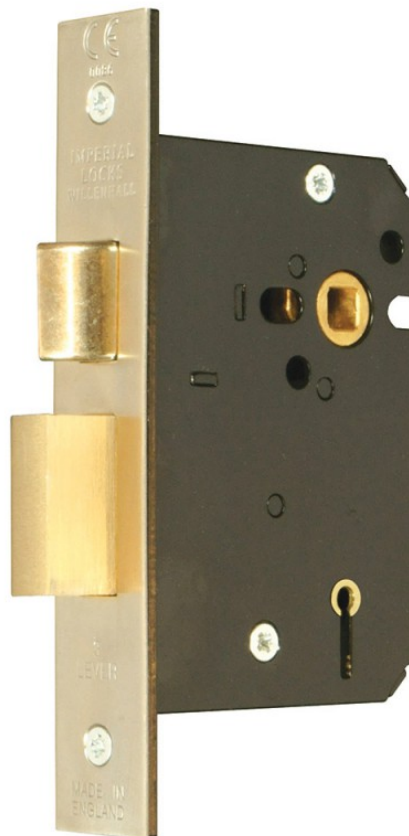

G3001 3 Lever Mortice Sashlock

Description	3 Lever brushed keyhole mortice sashlock for use on internal wooden hinged doors providing a standard level of security. CE Marked door lock Fire rated to BS EN 1634-1:2000 & Performance rated to BS EN 12209. Latchbolt operated by lever handle from either side. Deadbolt operated by key from either side. Supplied with 2 keys, striker plate and fixing screws. Finishes stainless steel (SS) or satin brass (SB). Other finishes available. 500 differs available.
Operation	Latchbolt operated by lever handle from either side. Deadbolt operated by key from either side
Case	76mm and 101mm sizes pierced to accept 38mm centre horizontally and 38mm centre diagonally opposed bolt through fixing furniture; 63mm size pierced diagonally only
Striker Plate	Type A
Latchbolt	Brass, reversible. Projection 12mm

Deadbolt	Brass. Throw 16mm
Follower	Brass, to suit 8mm square spindle. One-way action. Sprung to suit sprung lever handle furniture. For unsprung lever handle furniture heavy duty springing should be specified
Differs	Brass bushed keyhole, 500 differs
Rebate Units To Suit	G3051-13mm G3052-19mm G3053-25mm
Box	DUSTBOX1 - Sold Separately
A Lock Case	63mm, 76mm, 101mm
B Backset	45mm, 57mm, 82mm
C Centres	57mm, 57mm, 57mm