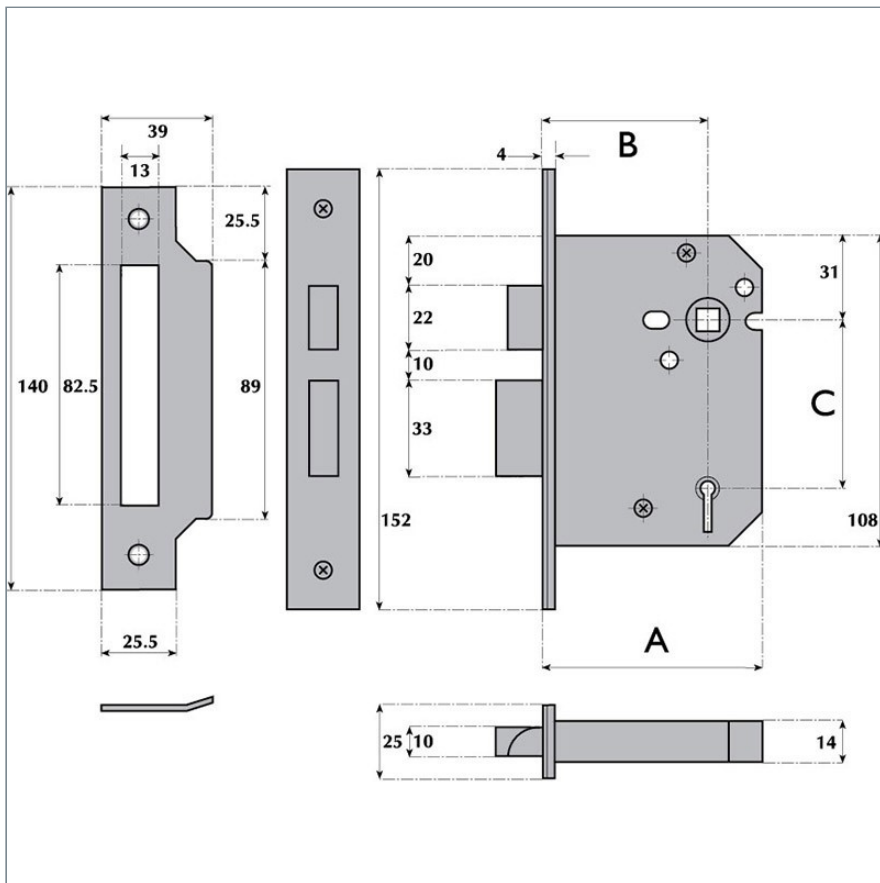

G3001 3 Lever Mortice Sashlock

Description	3 Lever brushed keyhole mortice sashlock for use on internal wooden hinged doors providing a standard level of security. CE Marked door lock Fire rated to BS EN 1634-1:2000 & Performance rated to BS EN 12209. Latchbolt operated by lever handle from either side. Deadbolt operated by key from either side. Supplied with 2 keys, striker plate and fixing screws. Finishes stainless steel (SS) or satin brass (SB). Other finishes available. 500 differs available.
Operation	Latchbolt operated by lever handle from either side. Deadbolt operated by key from either side
Case	76mm and 101mm sizes pierced to accept 38mm centre horizontally and 38mm centre diagonally opposed bolt through fixing furniture; 63mm size pierced diagonally only
Striker Plate	Type A
Latchbolt	Brass, reversible. Projection 12mm

Deadbolt	Brass. Throw 16mm
Follower	Brass, to suit 8mm square spindle. One-way action. Sprung to suit sprung lever handle furniture. For unsprung lever handle furniture heavy duty springing should be specified
Differs	Brass bushed keyhole, 500 differs
Rebate Units To Suit	G3051-13mm G3052-19mm G3053-25mm
Box	DUSTBOX1 - Sold Separately
A Lock Case	63mm, 76mm, 101mm
B Backset	45mm, 57mm, 82mm
C Centres	57mm, 57mm, 57mm