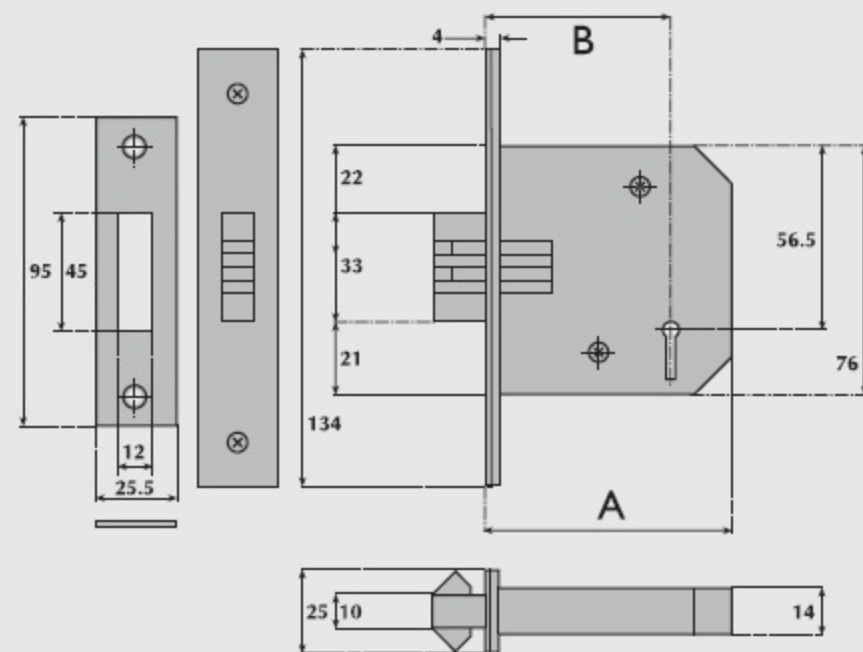

# G3006 3 Lever mortise sliding door lock

A Lockcase	B Backset	C Centres
76mm	57mm	—
101mm	82mm	—

## OPERATION:

Bolt operated by key from either side.

## SPECIFICATION:

**STRIKE PLATE.**

Type C.

**DEADBOLT.**

Brass, expanded claw. Throw 16mm.

**DIFFERS.**

100 numbered 301-400.

**REBATE UNITS**

**TO SUIT:**

G3054-13mm G3055-19mm G3056-25mm