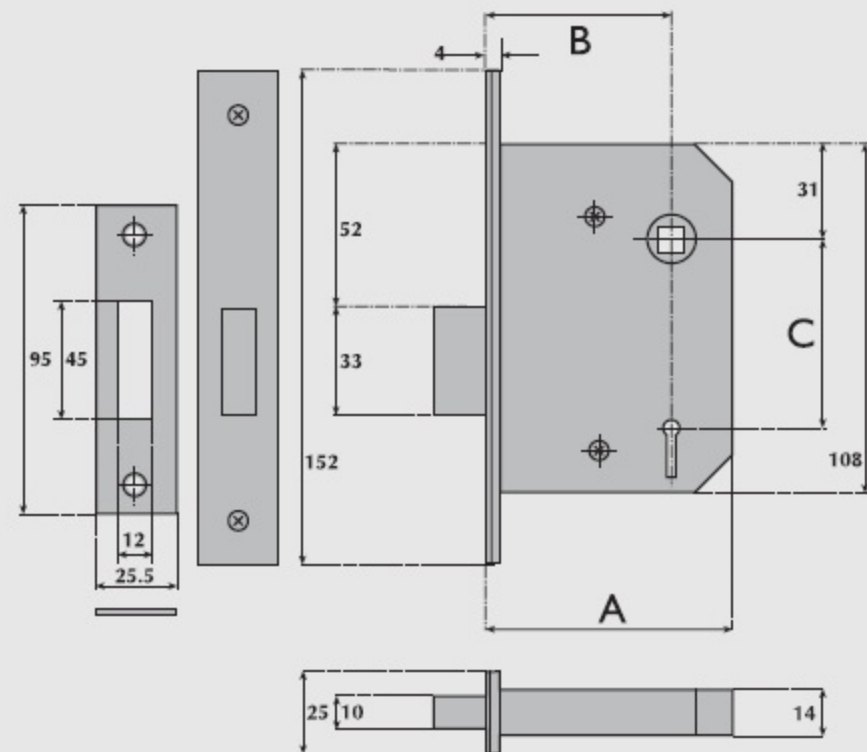

G3007 3 Lever mortice escape deadlock

A Lockcase	B Backset	C Centres
76mm	57mm	57mm
101mm	82mm	57mm

OPERATION:

In standard one-way action, deadbolt thrown or withdrawn by key from either side and withdrawn by lever handle or turn knob from inside. Two-way action thrown or withdrawn by key or handle from either side.

SPECIFICATION:

- STRIKE PLATE.** Type C.
- DEADBOLT.** Brass. Throw 13mm.
- FOLLOWER.** Brass, to suit 8mm square spindle. One-way action as standard. Two-way available on request.
- DIFFERS.** 100 standard differs numbered 301-400.
- REBATE UNITS TO SUIT:** DL/G3051-13mm DL/G3052-19mm DL/G3053-25mm