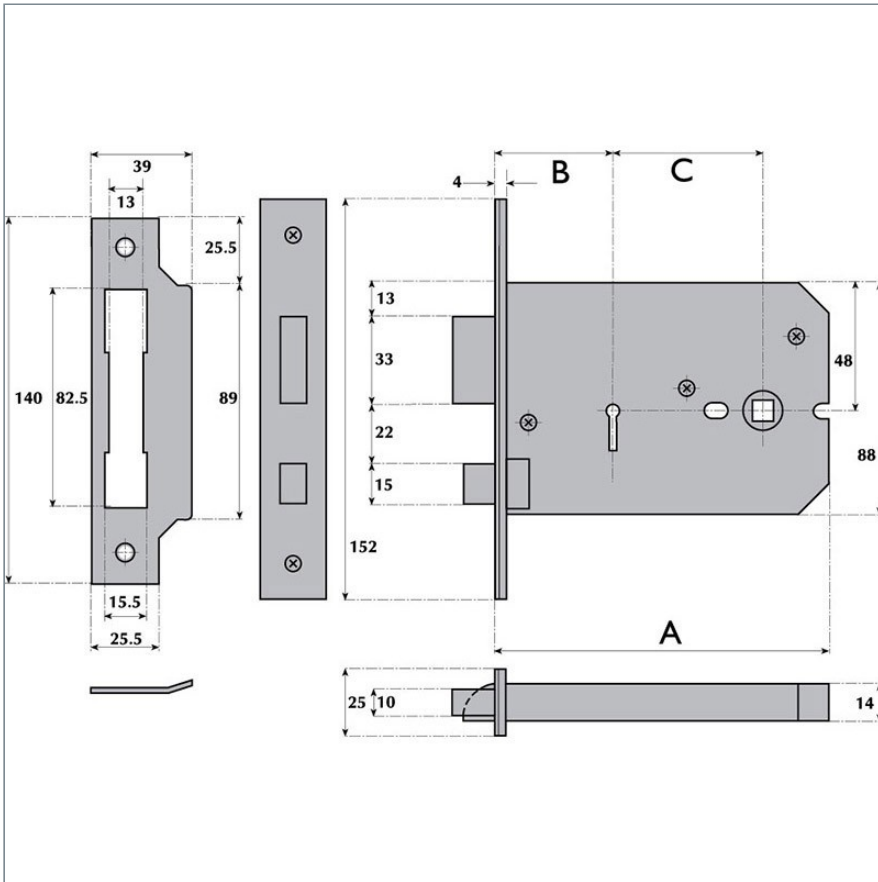

G3011 3 Lever Horizontal Mortice Lock

Description	3 Lever horizontal mortice lock for use on internal wooden hinged doors providing a standard level of security. CE Marked door lock Fire rated to BS EN 1634-1:2000 & Performance rated to BS EN 12209. Latchbolt operated by knob from either side Deadbolt operated by key from either side. Supplied with 2 keys, striker plate and fixing screws. Finishes stainless steel (SS) or satin brass (SB). Other finishes available. 100 standard differs.
Operation	Latchbolt operated by knob from either side Deadbolt operated by key from either side
Case	Pierced to accept 38mm centre horizontally opposed bolt through fixing furniture
Striker Plate	Type B
Latchbolt	Brass, reversible. Projection 12mm
Deadbolt	Brass. Throw 16mm

Follower	Brass, to suit 8mm square spindle Two-way action
Differs	100 numbered 301-400
Rebate Units To Suit	G3057-13mm G3058-19mm G3059-25mm
Box	DUSTBOX1 - Sold Separately
A Lock Case	127mm
B Backset	45mm
C Centres	57mm