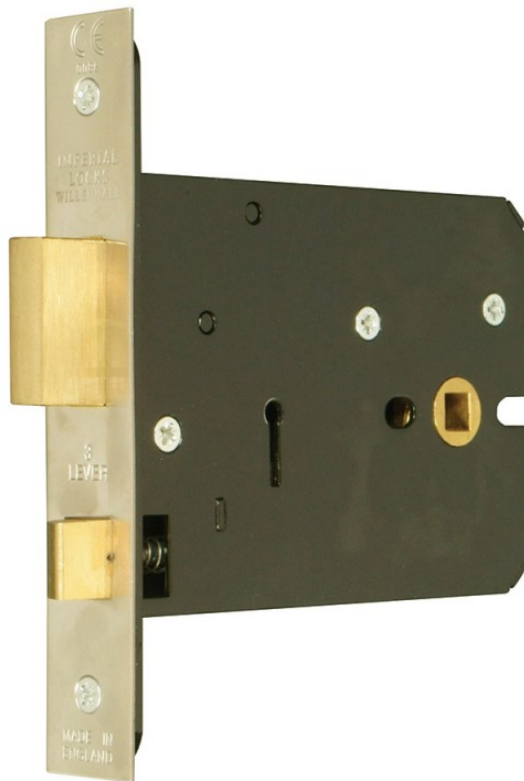

G3011 3 Lever Horizontal Mortice Lock

Description	3 Lever horizontal mortice lock for use on internal wooden hinged doors providing a standard level of security. CE Marked door lock Fire rated to BS EN 1634-1:2000 & Performance rated to BS EN 12209. Latchbolt operated by knob from either side Deadbolt operated by key from either side. Supplied with 2 keys, striker plate and fixing screws. Finishes stainless steel (SS) or satin brass (SB). Other finishes available. 100 standard differs.
Operation	Latchbolt operated by knob from either side Deadbolt operated by key from either side
Case	Pierced to accept 38mm centre horizontally opposed bolt through fixing furniture
Striker Plate	Type B
Latchbolt	Brass, reversible. Projection 12mm
Deadbolt	Brass. Throw 16mm

Follower	Brass, to suit 8mm square spindle Two-way action
Differs	100 numbered 301-400
Rebate Units To Suit	G3057-13mm G3058-19mm G3059-25mm
Box	DUSTBOX1 - Sold Separately
A Lock Case	127mm
B Backset	45mm
C Centres	57mm