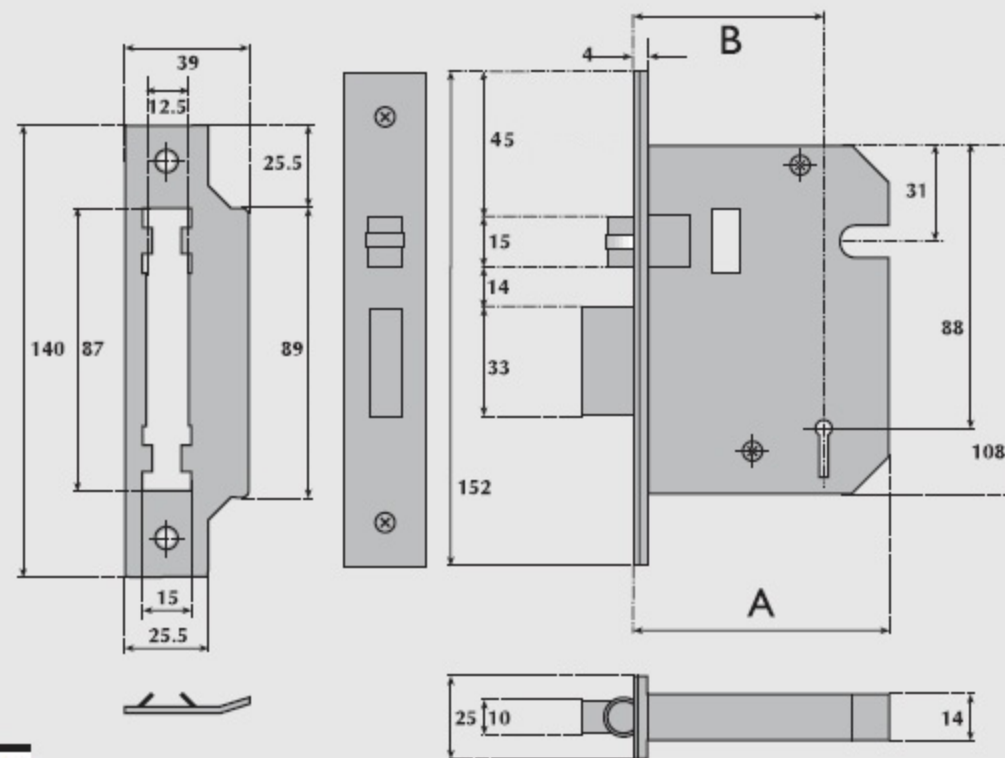

# G3072 3 Lever mortice heavy duty push/pull roller bolt deadlock

A Lockcase	B Backset	C Centres
63mm	45mm	—
76mm	57mm	—
101mm	82mm	—

## OPERATION:

Roller bolt operated by push or pull from either side.  
Deadbolt operated by key from either side.

## SPECIFICATION:

- STRIKE PLATE.** Type D.  
**LATCHBOLT.** Brass, adjustable roller bolt to suit either hand.  
 Heavy sprung as standard. Light springing available on request.  
**DEADBOLT.** Brass. Throw 16mm.  
**DIFFERS.** 100 numbered 301-400.  
**REBATE UNITS TO SUIT:** PP/G3051-13mm PP/G3052-19mm PP/G3053-25mm