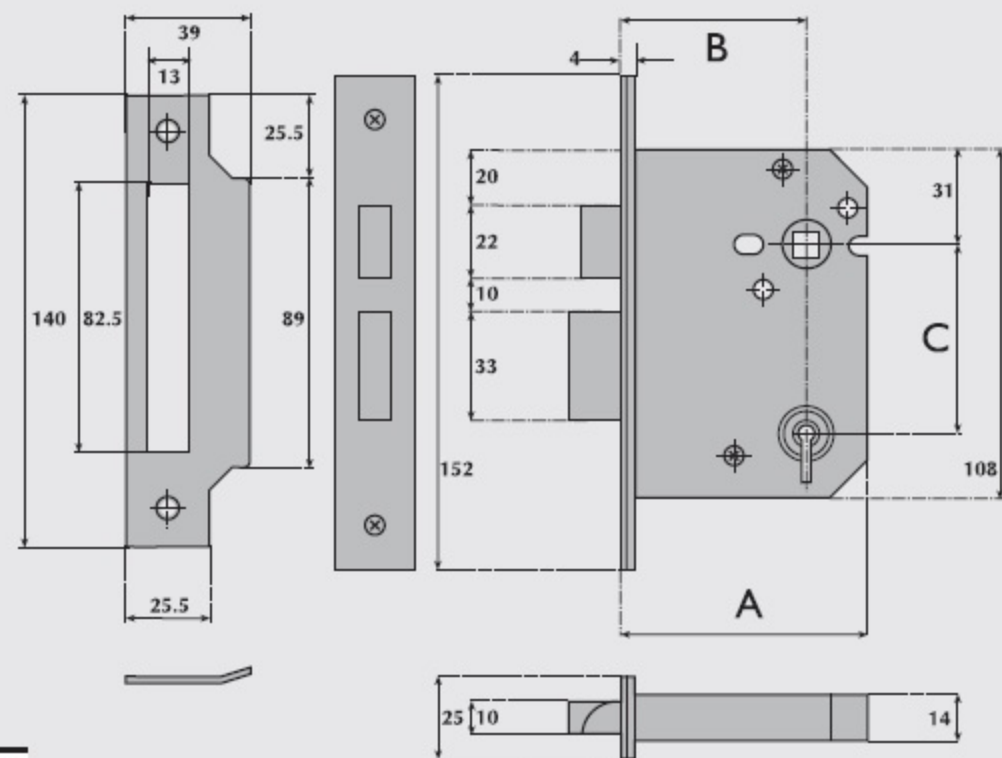

MK3000 Master keyed 3 Lever mortice sashlock

A Lockcase	B Backset	C Centres
63mm	45mm	57mm
76mm	57mm	57mm
101mm	82mm	57mm

OPERATION:

Latchbolt operated by lever handle from either side. Deadbolt operated by key from either side.

SPECIFICATION:

CASE.

76mm and 101mm sizes pierced to accept 38mm centre horizontally and 38mm centre diagonally opposed bolt through fixing furniture; 63mm size pierced diagonally only.

STRIKE PLATE.

Type A.

LATCHBOLT.

Brass, reversible. Projection 12mm.

DEADBOLT.

Brass. Throw 16mm.

FOLLOWER.

Brass, to suit 8mm square spindle. One-way action. Sprung to suit sprung lever handle furniture. For unsprung lever handle furniture heavy springing should be specified.

DIFFERS.

Available master and sub and grand master keyed.

REBATE UNITS

TO SUIT:

G3051-13mm G3052-19mm G3053-25mm