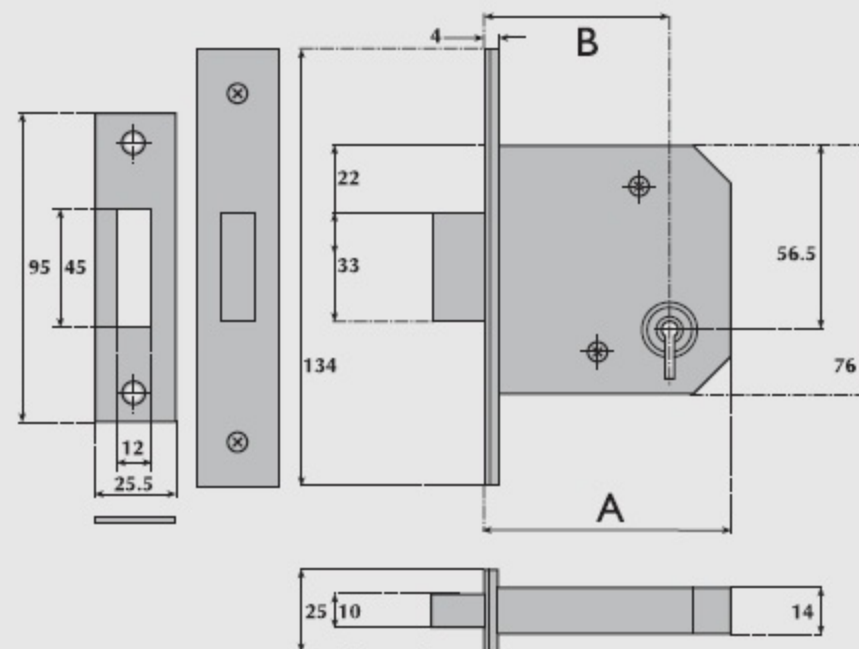

MK3004 Master keyed 3 Lever mortice deadlock

A Lockcase	B Backset	C Centres
63mm	45mm	—
76mm	57mm	—
101mm	82mm	—

OPERATION:

Deadbolt operated by key from either side.

SPECIFICATION:

STRIKE PLATE.

Type C.

DEADBOLT.

Brass. Throw 16mm.

DIFFERS.

Available master and sub and grand master keyed.

REBATE UNITS

TO SUIT:

G3054-13mm G3055-19mm G3056-25mm