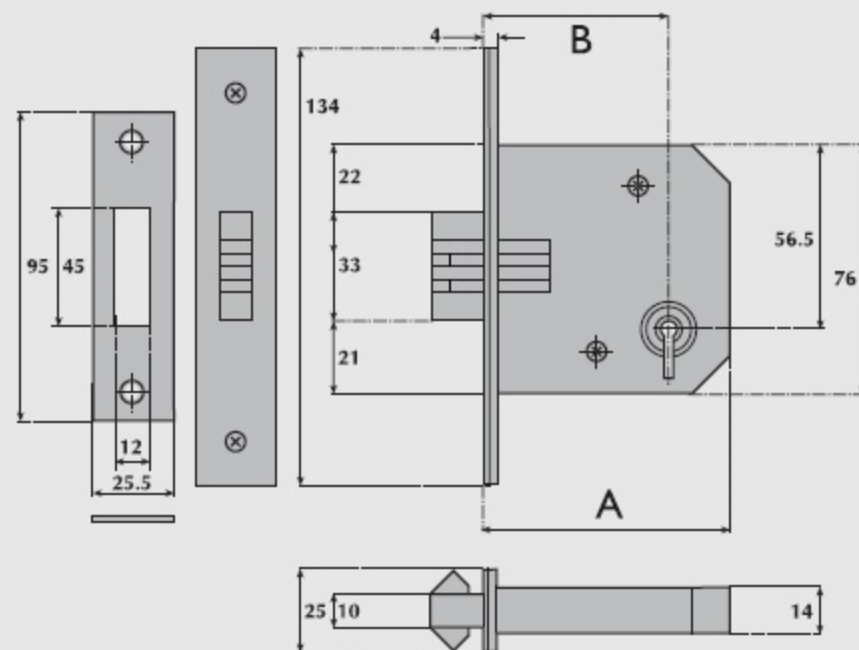

MK3006 Master keyed 3 Lever mortice sliding door lock

A Lockcase	B Backset	C Centres
76mm	57mm	—
101mm	82mm	—

OPERATION:

Bolt operated by key from either side.

SPECIFICATION:

STRIKE PLATE.

Type C.

DEADBOLT.

Brass, expanded claw. Throw 16mm.

DIFFERS.

Available master and sub and grand master keyed.

REBATE UNITS

TO SUIT:

G3054-13mm G3055-19mm G3056-25mm