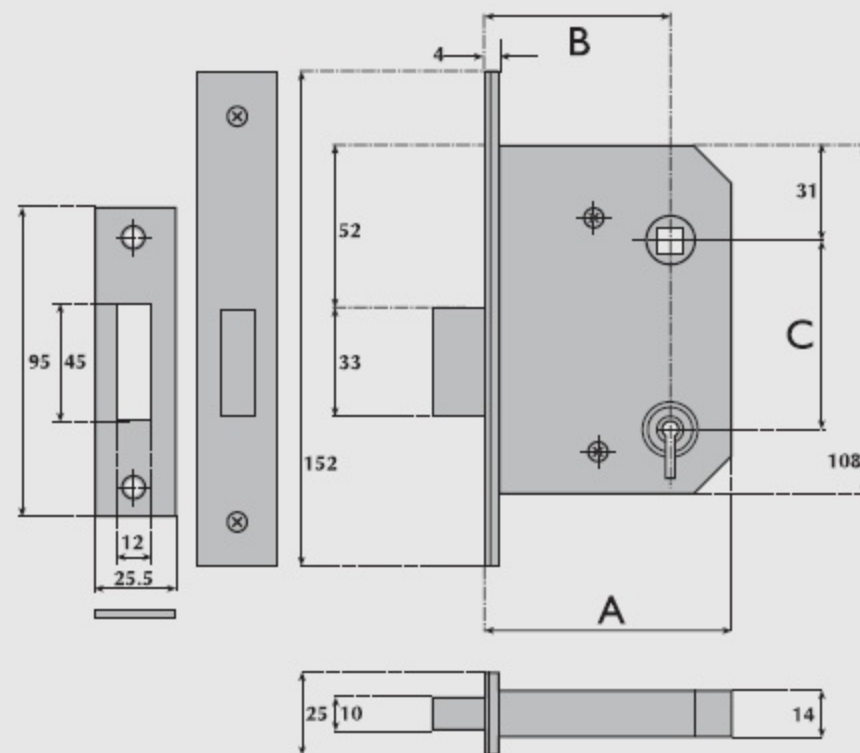

MK3007 Master keyed 3 Lever mortice escape deadlock

A Lockcase	B Backset	C Centres
76mm	57mm	57mm
101mm	82mm	57mm

OPERATION:

In standard one-way action, deadbolt thrown or withdrawn by key from either side and withdrawn by lever handle or turn knob from inside.
Two-way action thrown or withdrawn by key or handle from either side.

SPECIFICATION:

- STRIKE PLATE.** Type C.
DEADBOLT. Brass. Throw 13mm.
FOLLOWER. Brass, to suit 8mm square spindle. One-way action as standard. Two-way available on request.
DIFFERS. Available master and sub and grand master keyed.
REBATE UNITS TO SUIT: DL/G3051-13mm DL/G3052-19mm DL/G3053-25mm