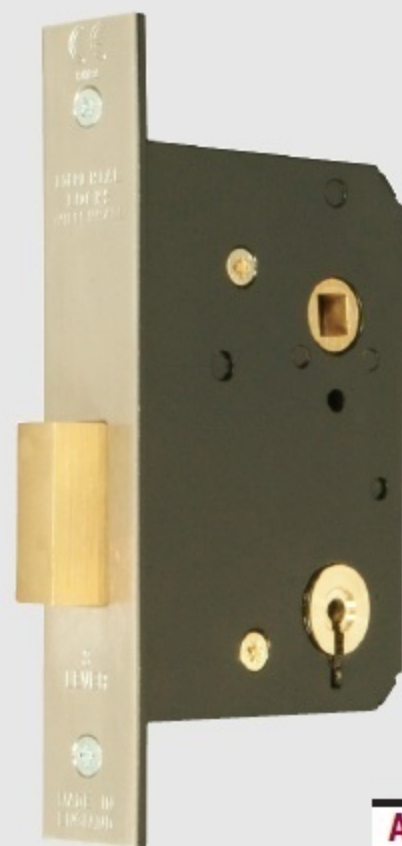

MK3007 Master keyed 3 Lever mortice escape deadlock

A Lockcase	B Backset	C Centres
76mm	57mm	57mm
101mm	82mm	57mm

OPERATION:

In standard one-way action, deadbolt thrown or withdrawn by key from either side and withdrawn by lever handle or turn knob from inside.
Two-way action thrown or withdrawn by key or handle from either side.

SPECIFICATION:

- STRIKE PLATE.** Type C.
DEADBOLT. Brass. Throw 13mm.
FOLLOWER. Brass, to suit 8mm square spindle. One-way action as standard. Two-way available on request.
DIFFERS. Available master and sub and grand master keyed.
REBATE UNITS TO SUIT: DL/G3051-13mm DL/G3052-19mm DL/G3053-25mm