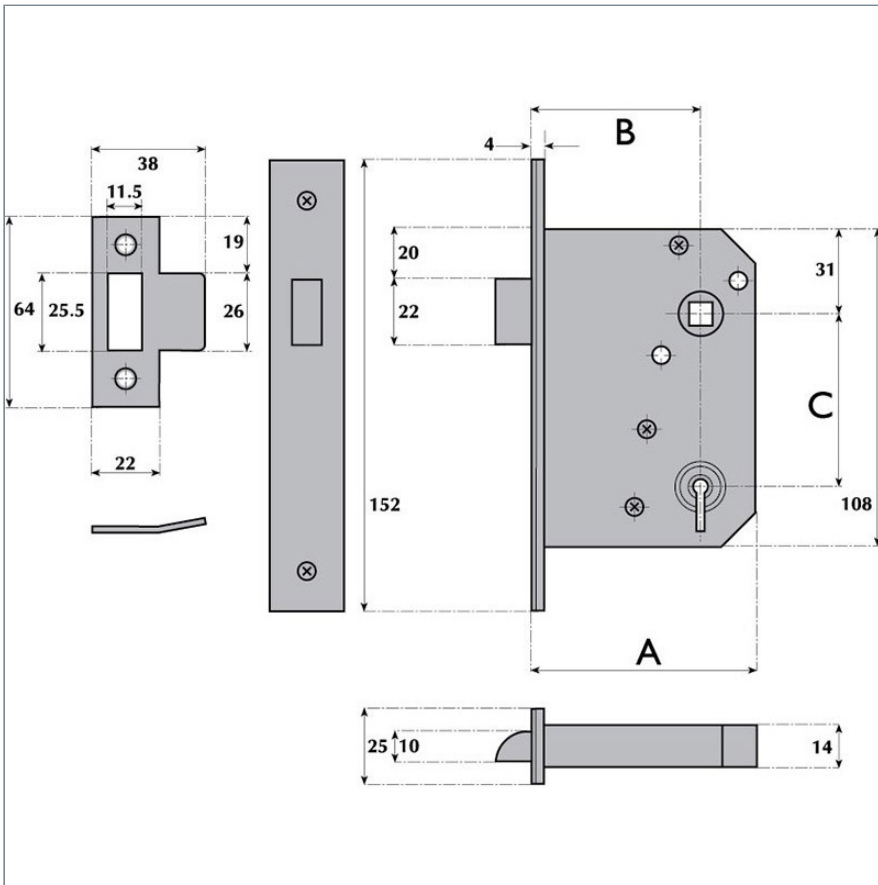

MK3008 Master Keyed 3 Lever Mortice Night Latch

Description	Master Keyed 3 Lever mortice night latch for use on internal wooden hinged doors providing automatic locking. CE Marked door lock Fire rated to BS EN 1634-1:2000 & Performance rated to BS EN 12209. Latchbolt operated by key from outside and lever handle or turn knob from inside. Supplied with 2 keys, striker plate and fixing screws. Finishes stainless steel (SS) or satin brass (SB). Other finishes available. 50 differs under grand master key.
Operation	Latchbolt operated by key from outside and lever handle or turn knob from inside
Case	Pierced to accept 38mm diagonally opposed bolt through fixing furniture
Striker Plate	Type E
Latchbolt	Brass. Projection 12mm. Hand must be specified Also available with non-handed roller bolt
Follower	

Brass, to suit 8mm square spindle. One-way action. Sprung to suit sprung lever handle furniture. For unsprung lever handle furniture heavy duty springing should be specified

Differs 50 under grand master key

Rebate Units To Suit G3051-13mm G3052-19mm G3053-25mm

A Lock Case 76mm, 101mm

B Backset 57mm, 82mm

C Centres 57mm, 57mm

Guardian Lock & Engineering Co Ltd. Imperial Works, Wednesfield Road, Willenhall, West Midlands, WV13 1AL, United Kingdom.