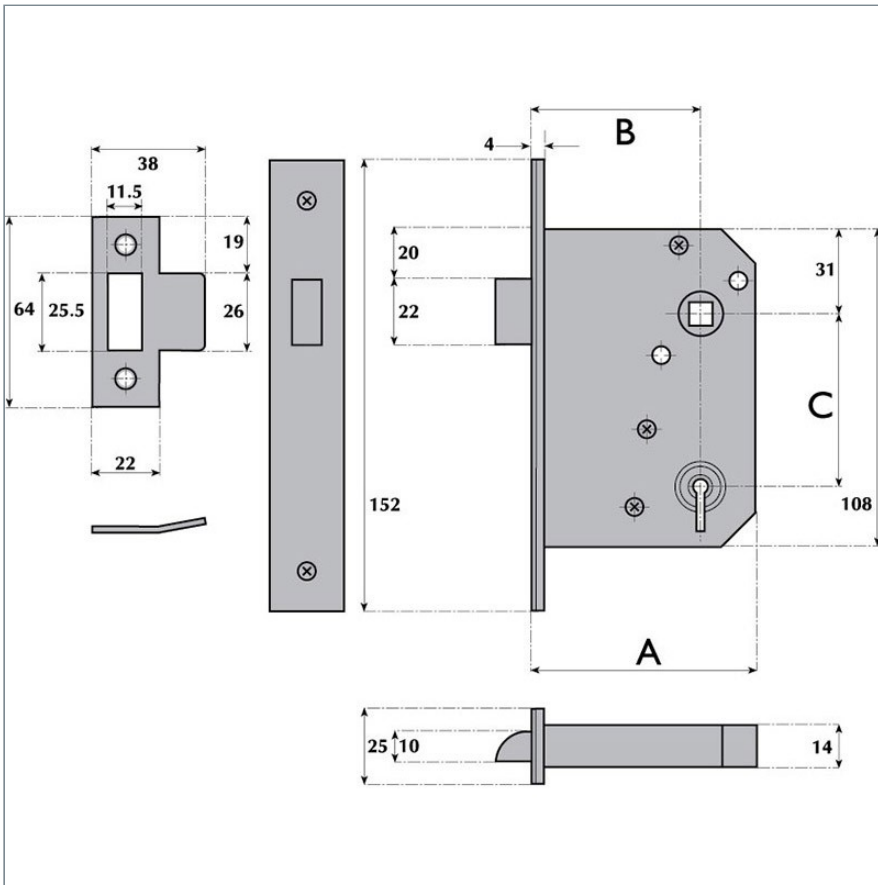

MK3009 Master Keyed 3 Lever Mortice Night Latch

Description	Master keyed 3 Lever mortice night latch for use on internal wooden hinged doors providing automatic locking. CE Marked door lock Fire rated to BS EN 1634-1:2000 & Performance rated to BS EN 12209. Latchbolt operated by key from outside and lever handle or turn knob from inside. The bolt may be deadlocked by key from either side. Supplied with 2 keys, striker plate and fixing screws. Finishes stainless steel (SS) or satin brass (SB). Other finishes available. Available grand master keyed.
Operation	Latchbolt operated by key from outside and lever handle or turn knob from inside. The bolt may be deadlocked by key from either side
Case	Pierced to accept 38mm diagonally opposed bolt through fixing furniture
Striker Plate	Type E
Latchbolt	Brass. Projection 12mm. Hand must be specified Also available with non-handed roller bolt

Follower	Brass, to suit 8mm square spindle. One-way action. Sprung to suit sprung lever handle furniture. For unsprung lever handle furniture heavy duty springing should be specified
Differs	Available grand master keyed
Rebate Units To Suit	G3051-13mm G3052-19mm G3053-25mm
A Lock Case	76mm, 101mm
B Backset	57mm, 82mm
C Centres	57mm, 57mm