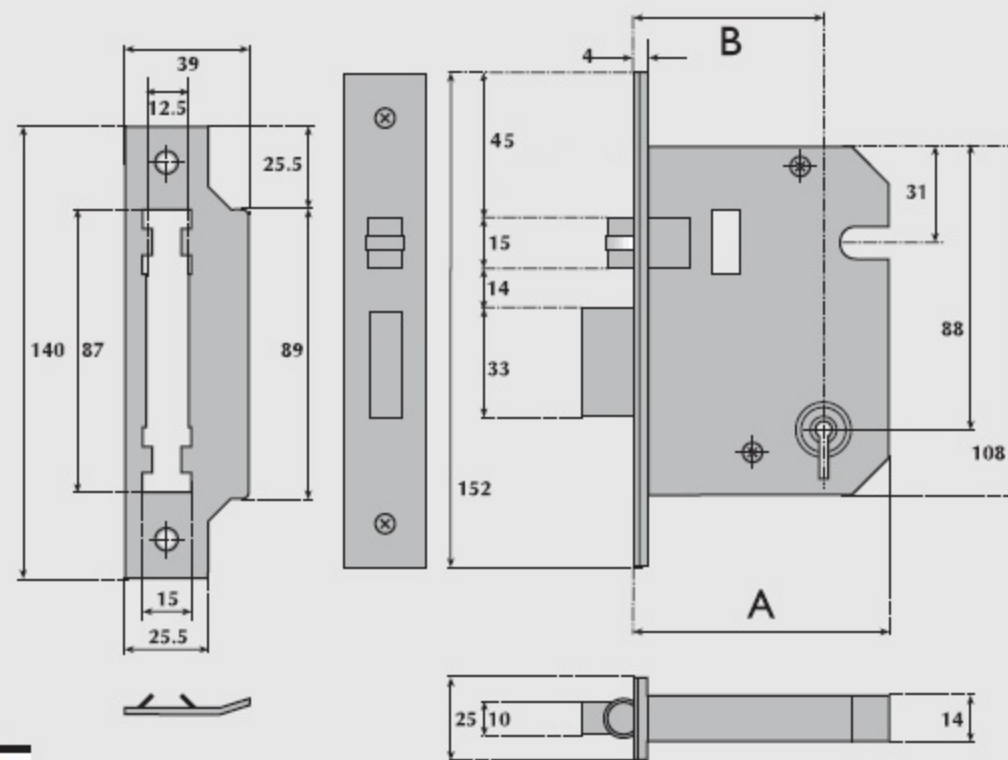

MK3072 Master keyed 3 Lever mortice heavy duty push/pull roller bolt deadlock

A Lockcase	B Backset	C Centres
63mm	45mm	—
76mm	57mm	—
101mm	82mm	—

OPERATION:

Roller bolt operated by push or pull from either side.
Deadbolt operated by key from either side.

SPECIFICATION:

- STRIKE PLATE.** Type D.
- LATCHBOLT.** Brass, adjustable roller bolt to suit either hand.
Heavy sprung as standard. Light springing available on request.
- DEADBOLT.** Brass. Throw 16mm.
- DIFFERS.** Available master and sub and grand master keyed.
- REBATE UNITS TO SUIT:** PP/G3051-13mm PP/G3052-19mm PP/G3053-25mm