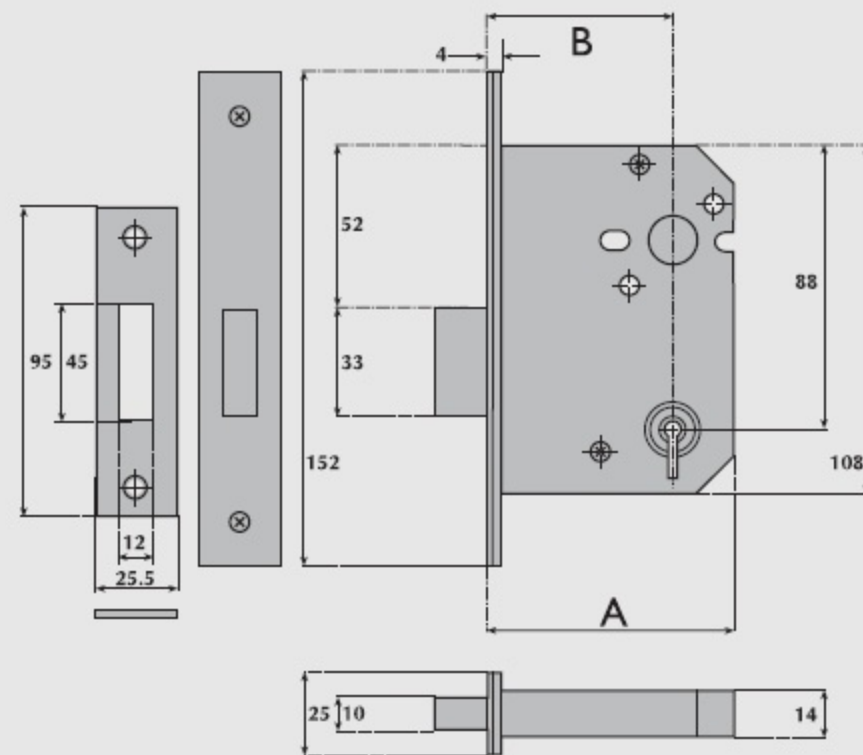

# MK/SC3004 Master keyed 3 Lever mortice deadlock

| A Lockcase | B Backset | C Centres |
|------------|-----------|-----------|
| 63mm       | 45mm      | —         |
| 76mm       | 57mm      | —         |
| 101mm      | 82mm      | —         |

## OPERATION:

Deadbolt operated by key from either side.

### STRIKE PLATE:

Type C.