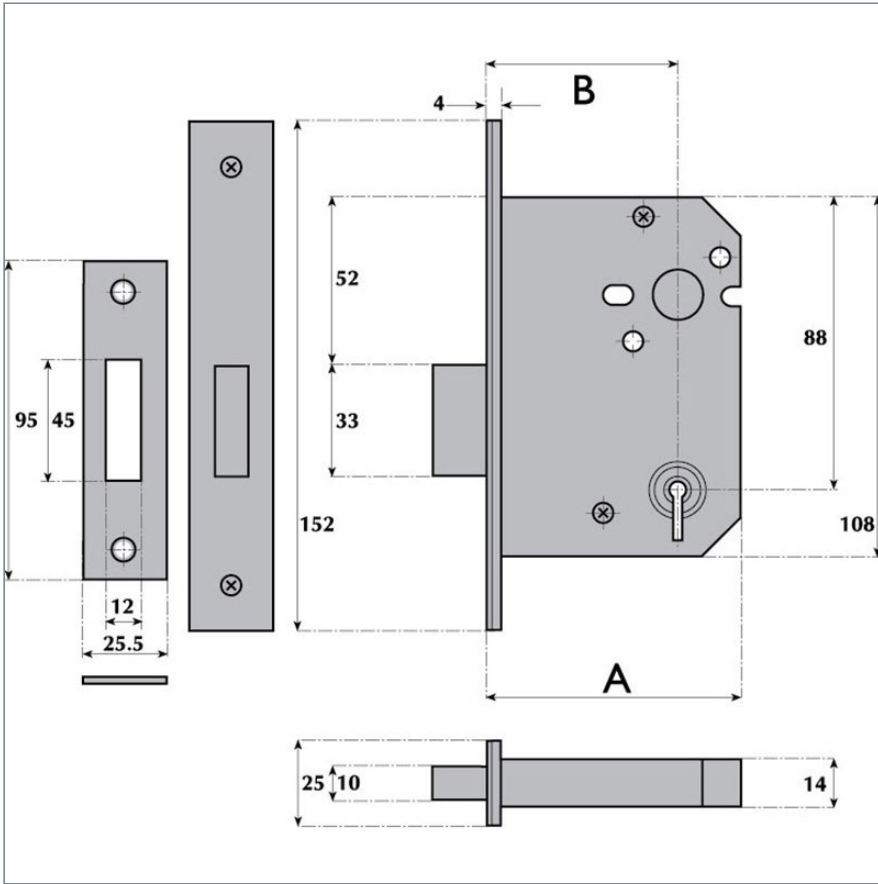

MK/SC3004 Master Keyed 3 Lever Mortice Deadlock

Description	Master keyed 3 Lever standard case mortice deadlock for use on internal wooden hinged doors providing a standard level of security. CE Marked door lock Fire rated to BS EN 1634-1:2000 & Performance rated to BS EN 12209. Deadbolt operated by key from either side. Supplied with 2 keys, striker plate and fixing screws. Finishes stainless steel (SS) or satin brass (SB). Other finishes available. Available master and sub and grand master keyed.
Operation	Deadbolt operated by key from either side
Striker Plate	Type C
Deadbolt	Brass. Throw 16mm
Differs	Available master and sub and grand master keyed

**Rebate
Units
To Suit**

DL/G3051-13mm DL/G3052-19mm DL/G3053-25mm

A Lock Case 63mm, 76mm, 101mm

B Backset 45mm, 57mm, 82mm

Guardian Lock & Engineering Co Ltd. Imperial Works, Wednesfield Road, Willenhall, West Midlands, WV13 1AL, United Kingdom.