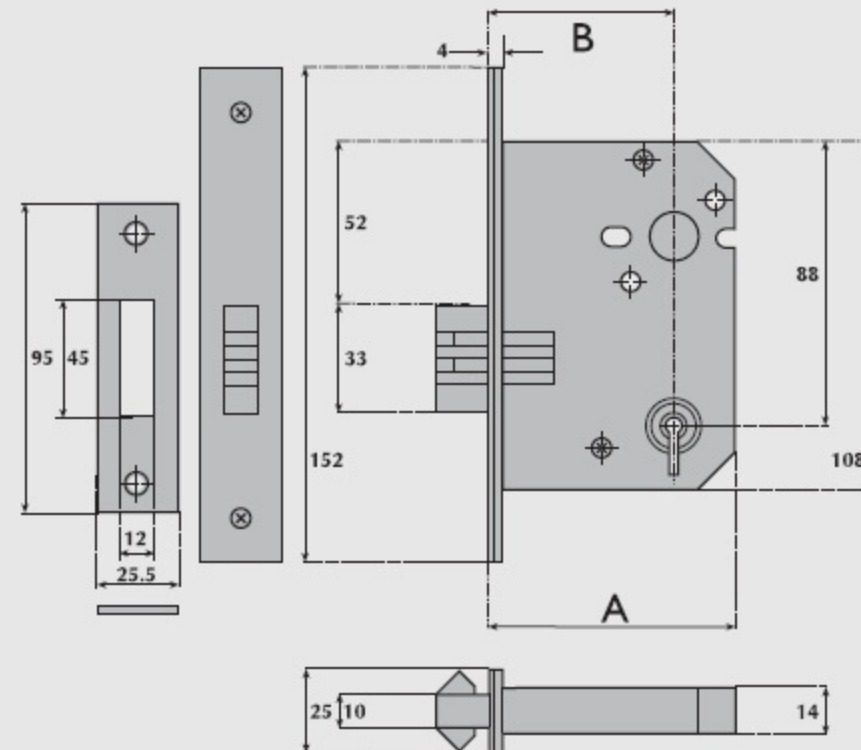

MK/SC3006 Master keyed 3 Lever mortice sliding door lock

A Lockcase	B Backset	C Centres
76mm	57mm	—
101mm	82mm	—

OPERATION:

Bolt operated by key from either side.

SPECIFICATION:

STRIKE PLATE.

Type C.

DEADBOLT.

Brass, expanded claw. Throw 16mm.

DIFFERS.

Available master and sub and grand master keyed.

REBATE UNITS

TO SUIT:

DL/G3051-13mm DL/G3052-19mm DL/G3053-25mm