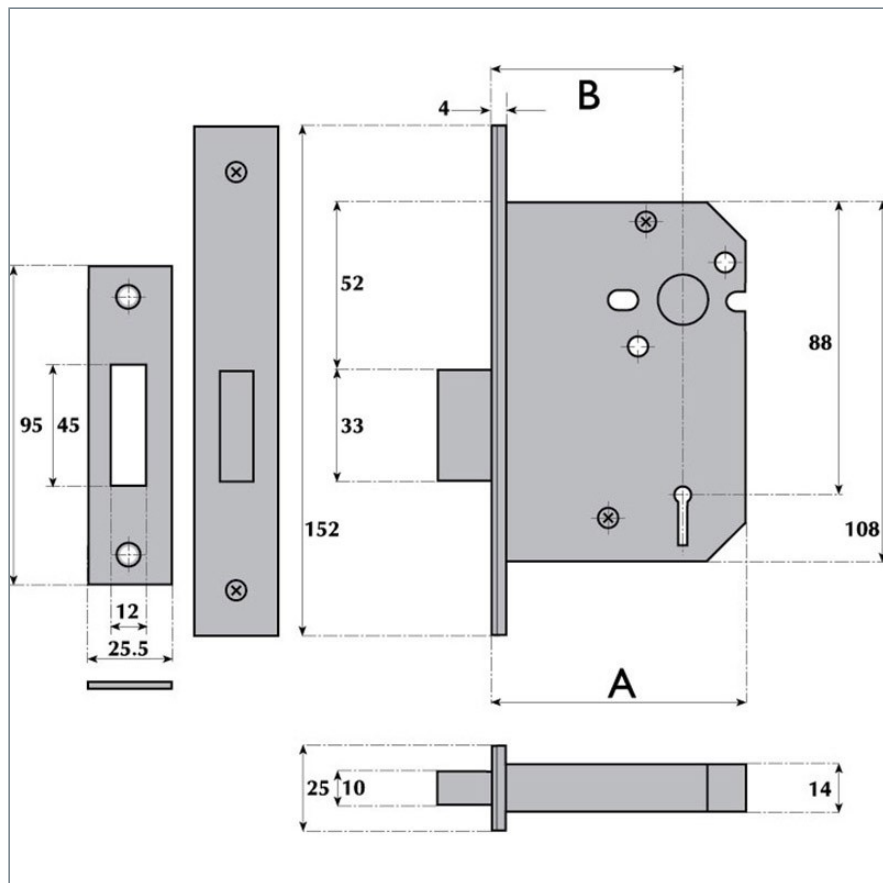

SC3004 3 Lever Mortice Deadlock

Description	3 Lever standard case mortice deadlock for use on internal wooden hinged doors providing a standard level of security. CE Marked door lock Fire rated to BS EN 1634-1:2000 & Performance rated to BS EN 12209. Deadbolt operated by key from either side. Supplied with 2 keys, striker plate and fixing screws. Finishes stainless steel (SS) or satin brass (SB). Other finishes available. 100 standard differs.
Operation	Deadbolt operated by key from either side
Striker Plate	Type C
Deadbolt	Brass. Throw 16mm
Differs	100 standard differs numbered 301-400
Rebate Units To Suit	DL/G3051-13mm DL/G3052-19mm DL/G3053-25mm

A Lock Case 63mm, 76mm, 101mm

B Backset 45mm, 57mm, 82mm

Guardian Lock & Engineering Co Ltd. Imperial Works, Wednesfield Road, Willenhall, West Midlands, WV13 1AL, United Kingdom.

+44(0)1902 635 964 | sales@imperiallocks.co.uk