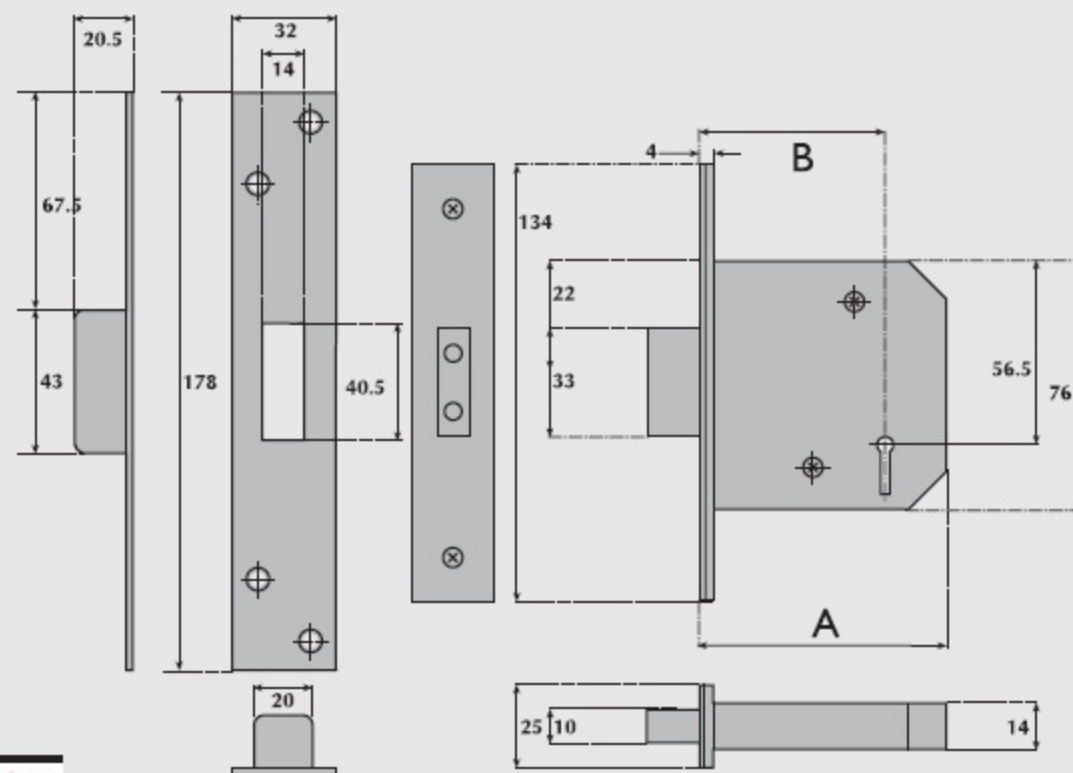

# G5004 5 Lever mortice deadlock

A Lockcase	B Backset	C Centres
63mm	45mm	—
76mm	57mm	—
101mm	82mm	—

## OPERATION:

Deadbolt operated by key from either side.

## SPECIFICATION:

**STRIKE PLATE.**

Box, Type I.

**DEADBOLT.**

Brass, with two hardened steel rollers. Throw 16mm.

**DIFFERS.**

200 standard differs numbered 001-200.

**REBATE UNITS**

**TO SUIT:**

G3054-13mm G3055-19mm G3056-25mm