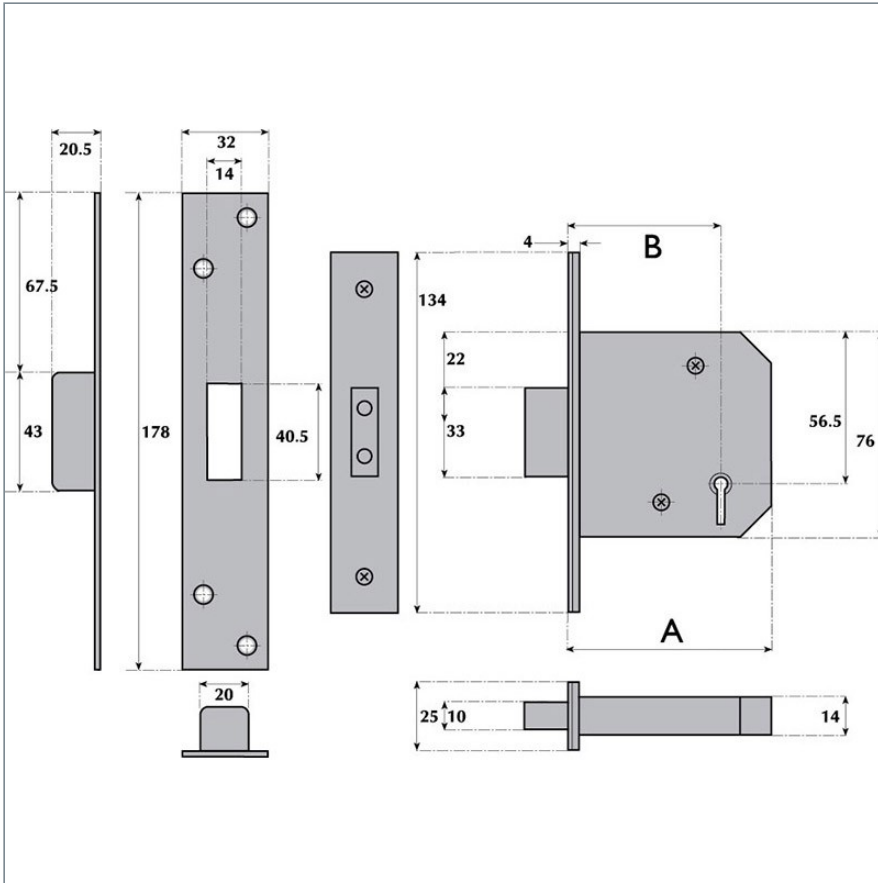

## G5005 5 Lever Mortice Deadlock

<b>Description</b>	5 Lever brushed keyhole mortice deadlock for use on external wooden hinged doors providing a high level of security. CE Marked door lock Fire rated to BS EN 1634-1:2000 & Performance rated to BS EN 12209. Deadbolt operated by key from either side. Supplied with 2 keys, striker plate and fixing screws. Finishes stainless steel (SS) or satin brass (SB). Other finishes available. 1000 standard differs.
<b>Operation</b>	Deadbolt operated by key from either side
<b>Striker Plate</b>	Box, Type M
<b>Deadbolt</b>	Brass, with two hardened steel rollers. Throw 16mm
<b>Differs</b>	Brass brushed keyhole, 1000 differs
<b>Rebate Units To Suit</b>	G3054-13mm G3055-19mm G3056-25mm

**A Lock Case** 63mm, 76mm, 101mm

**B Backset** 45mm, 57mm, 82mm

Guardian Lock & Engineering Co Ltd. Imperial Works, Wednesfield Road, Willenhall, West Midlands, WV13 1AL, United Kingdom.

+44(0)1902 635 964 | sales@imperiallocks.co.uk