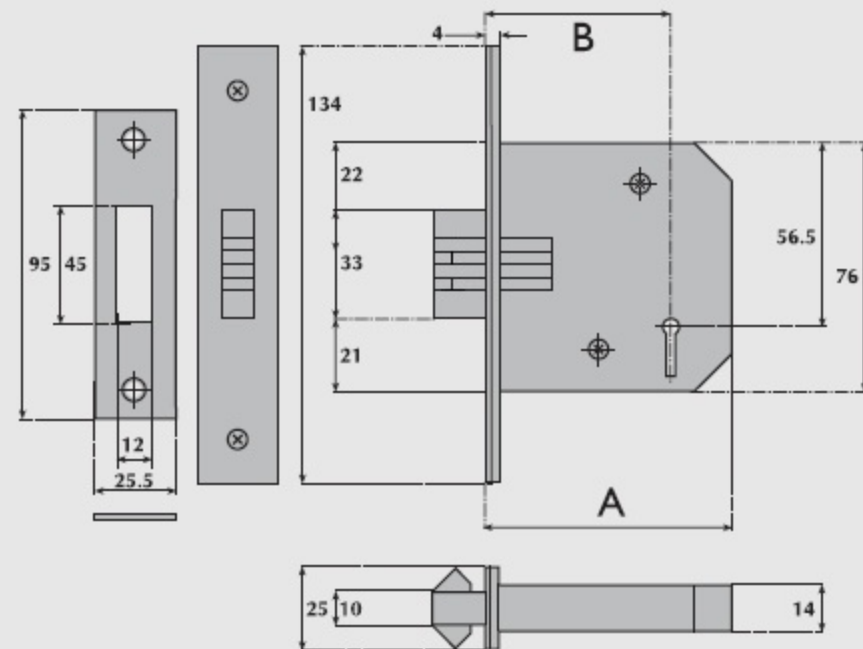

G5006 5 Lever mortise sliding door lock

A Lockcase	B Backset	C Centres
76mm	57mm	—
101mm	82mm	—

OPERATION:

Bolt operated by key from either side.

SPECIFICATION:

STRIKE PLATE.

Type C.

DEADBOLT.

Brass, expanded claw. Throw 16mm.

DIFFERS.

200 standard differs numbered 001-200.

REBATE UNITS

TO SUIT:

G3054-13mm G3055-19mm G3056-25mm