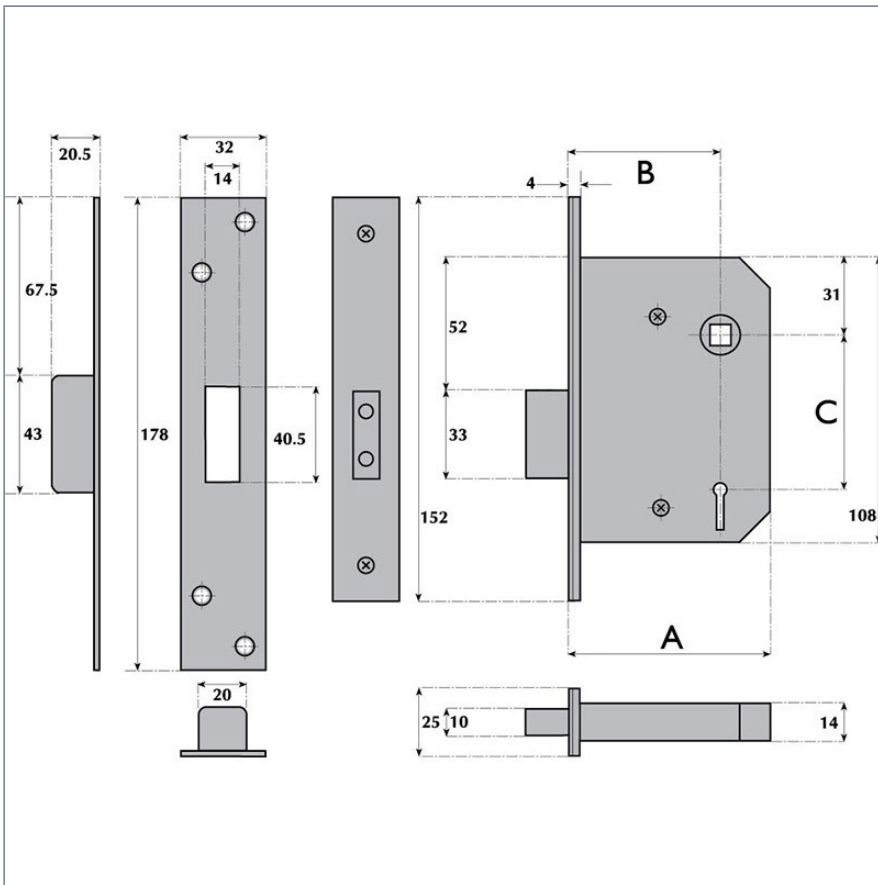

G5007 5 Lever Mortice Escape Deadlock

Description	5 Lever mortice escape deadlock for use on external wooden hinged doors providing a high level of security. CE Marked door lock Fire rated to BS EN 1634-1:2000 & Performance rated to BS EN 12209. In standard one-way action, deadbolt thrown or withdrawn by key from either side and withdrawn by lever handle or turn knob from inside Two-way action deadbolt thrown or withdrawn by key or handle from either side. Supplied with 2 keys, striker plate and fixing screws. Finishes stainless steel (SS) or satin brass (SB). Other finishes available. 150 standard differs.
Operation	In standard one-way action, deadbolt thrown or withdrawn by key from either side and withdrawn by lever handle or turn knob from inside Two-way action deadbolt thrown or withdrawn by key or handle from either side
Striker Plate	Box, Type M
Deadbolt	Brass, with two hardened steel rollers. Throw 13mm
Follower	

Brass, to suit 8mm square spindle. One-way action as standard Two-way available on request

Differs 150 standard differs

Rebate Units To Suit DL/G3051-13mm DL/G3052-19mm DL/G3053-25mm

A Lock Case 76mm, 101mm

B Backset 57mm, 82mm

C Centres 57mm, 57mm

Guardian Lock & Engineering Co Ltd. Imperial Works, Wednesfield Road, Willenhall, West Midlands, WV13 1AL, United Kingdom.

+44(0)1902 635 964 | sales@imperiallocks.co.uk