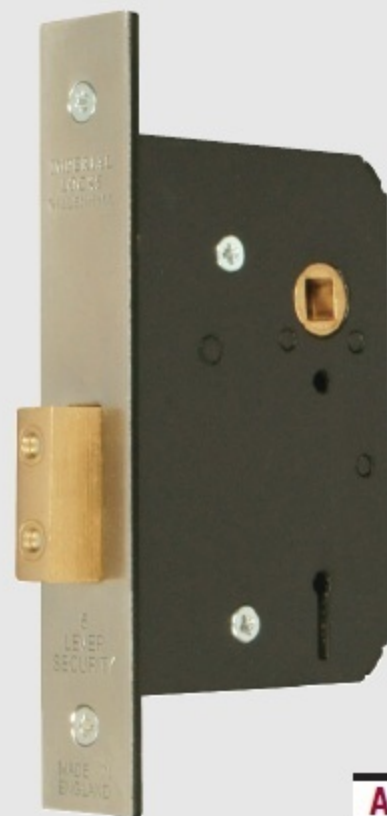

# G5007 5 Lever mortice escape deadlock

A Lockcase	B Backset	C Centres
76mm	57mm	57mm
101mm	82mm	57mm

## OPERATION:

In standard one-way action, deadbolt thrown or withdrawn by key from either side and withdrawn by lever handle or turn knob from inside. Two-way action thrown or withdrawn by key or handle from either side.

## SPECIFICATION:

- STRIKE PLATE.** Box, Type I.
- DEADBOLT.** Brass, with two hardened steel rollers. Throw 13mm.
- FOLLOWER.** Brass, to suit 8mm square spindle. One-way action as standard. Two-way available on request.
- DIFFERS.** 150 standard differs.
- REBATE UNITS TO SUIT:** DL/G3051-13mm DL/G3052-19mm DL/G3053-25mm