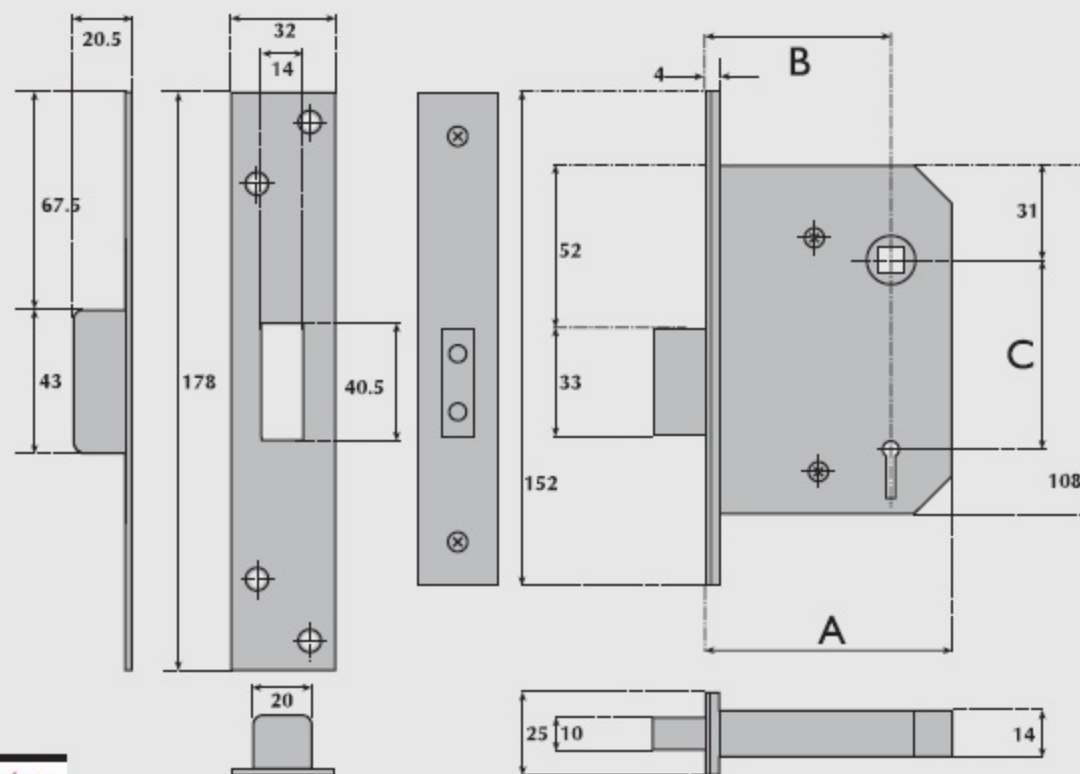

# G5007 5 Lever mortice escape deadlock

A Lockcase	B Backset	C Centres
76mm	57mm	57mm
101mm	82mm	57mm

## OPERATION:

In standard one-way action, deadbolt thrown or withdrawn by key from either side and withdrawn by lever handle or turn knob from inside. Two-way action thrown or withdrawn by key or handle from either side.

## SPECIFICATION:

- STRIKE PLATE.** Box, Type I.
- DEADBOLT.** Brass, with two hardened steel rollers. Throw 13mm.
- FOLLOWER.** Brass, to suit 8mm square spindle. One-way action as standard. Two-way available on request.
- DIFFERS.** 150 standard differs.
- REBATE UNITS TO SUIT:** DL/G3051-13mm DL/G3052-19mm DL/G3053-25mm