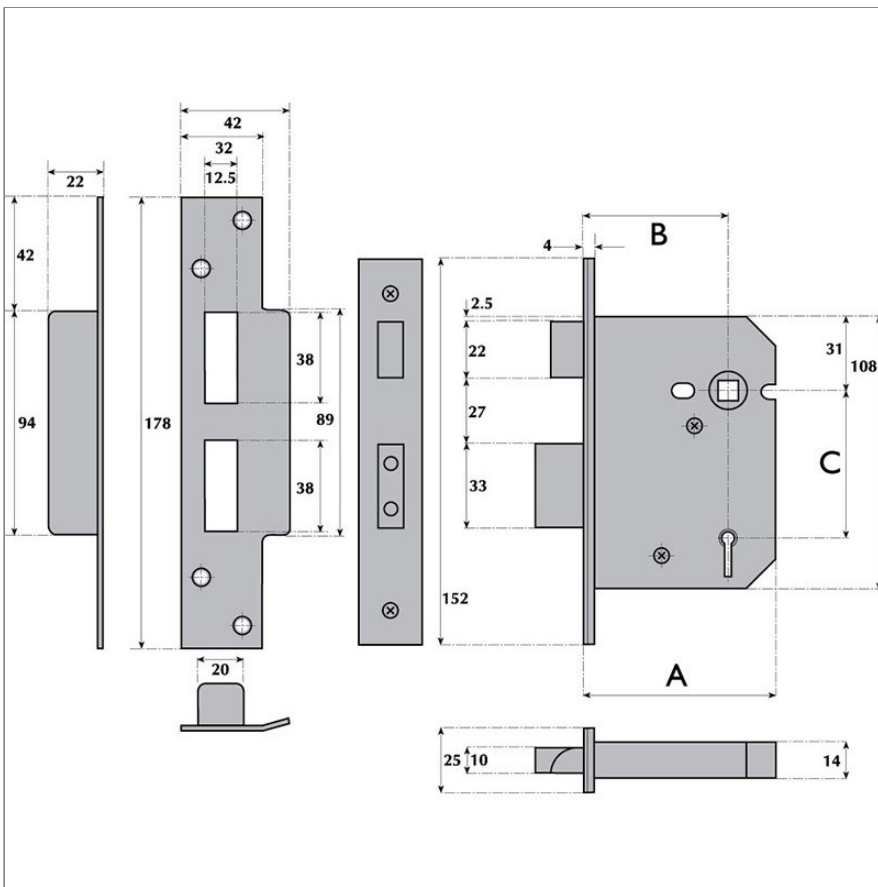

## G5050 BS3621 British Standard 5 Lever Mortice Sashlock

<b>Description</b>	Kitemarked BS3621 British standard 5 Lever mortice sashlock for use on external wooden hinged doors providing the maximum level of security. CE Marked door lock Fire rated to BS EN 1634-1:2000 & Performance rated to BS EN 12209. Latchbolt operated by lever handle from either side. Deadbolt operated by key from either side. Supplied with 2 keys, striker plate and fixing screws. Finishes stainless steel (SS) or satin brass (SB). Other finishes available. 1000 differs.
<b>Operation</b>	Latchbolt operated by lever handle from either side. Deadbolt operated by key from either side
<b>Case</b>	Hardened steel. Pierced to accept 38mm centre horizontally opposed bolt through fixing furniture
<b>Striker Plate</b>	Box, Type K
<b>Latchbolt</b>	Brass, easily reversible. Projection 12mm

<b>Deadbolt</b>	Brass, with two hardened steel rollers. Throw 20mm
<b>Follower</b>	Brass, to suit 8mm square spindle. One-way action Heavier springing available
<b>Differs</b>	1000 unnumbered
<b>Rebate Units To Suit</b>	G3067-13mm G3068-19mm G3069-25mm
<b>Fixing</b>	Forend fixing centres 130mm
<b>A Lock Case</b>	63mm, 76mm
<b>B Backset</b>	45mm, 57mm
<b>C Centres</b>	57mm, 57mm