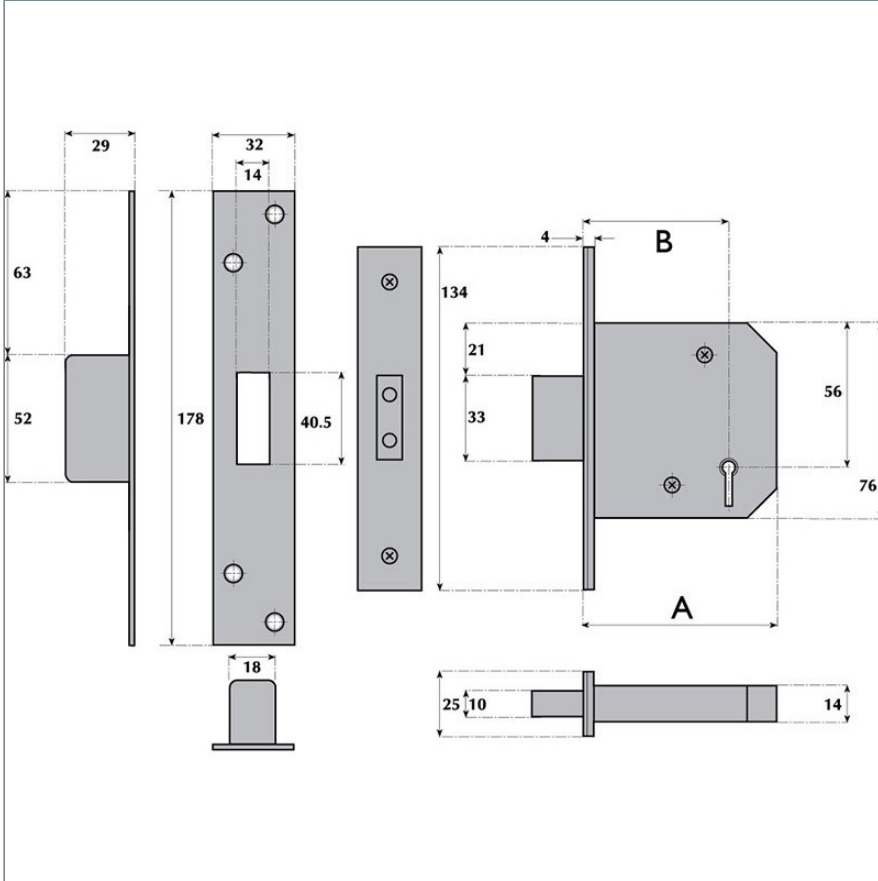

G5054 BS3621 British Standard 5 Lever Mortice Deadlock

Description	Kitemarked BS3621 British standard 5 Lever mortice deadlock for use on external wooden hinged doors providing the maximum level of security. CE Marked door lock Fire rated to BS EN 1634-1:2000 & Performance rated to BS EN 12209. Deadbolt operated by key from either side. Supplied with 2 keys, striker plate and fixing screws. Finishes stainless steel (SS) or satin brass (SB). Other finishes available. 1000 differs.
Operation	Deadbolt operated by key from either side
Case	Hardened steel
Striker Plate	Box, Type M
Deadbolt	Brass, with two hardened steel rollers. Throw 20mm
Differs	1000 unnumbered

**Rebate
Units
To Suit**

G3070-13mm G3071-19mm G3072-25mm

Fixing

Forend fixing centres 114.40mm

A Lock Case

63mm, 76mm

B Backset

45mm, 57mm