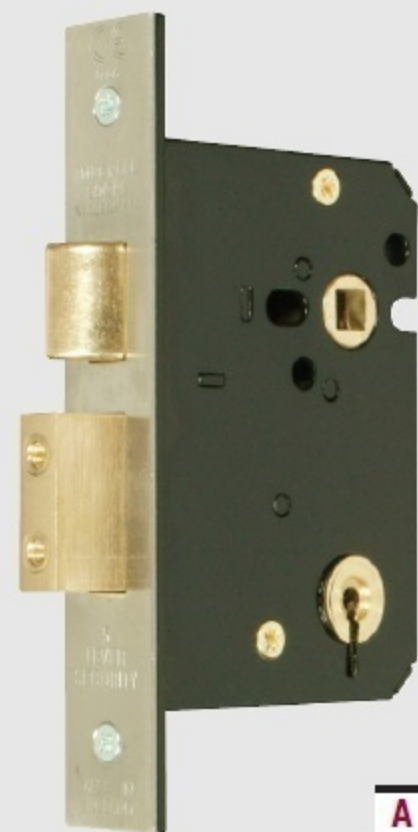

MK5000 Master keyed 5 Lever mortice sashlock

A Lockcase	B Backset	C Centres
63mm	45mm	57mm
76mm	57mm	57mm
101mm	82mm	57mm

OPERATION:

Latchbolt operated by lever handle from either side.

Deadbolt operated by key from either side.

SPECIFICATION:

CASE.

76mm and 101mm sizes pierced to accept 38mm centre horizontally and 38mm centre diagonally opposed bolt through fixing furniture; 63mm size pierced diagonally only.

STRIKE PLATE.

Type A with dust box DBI

LATCHBOLT.

Brass, reversible. Projection 12mm.

DEADBOLT.

Brass, with two hardened steel rollers. Throw 16mm.

FOLLOWER.

Brass, to suit 8mm square spindle. One-way action. Sprung to suit sprung lever handle furniture. For unsprung lever handle furniture heavy springing should be specified.

DIFFERS.

Available master and sub and grand master keyed.

REBATE UNITS

TO SUIT:

G3051-13mm G3052-19mm G3053-25mm