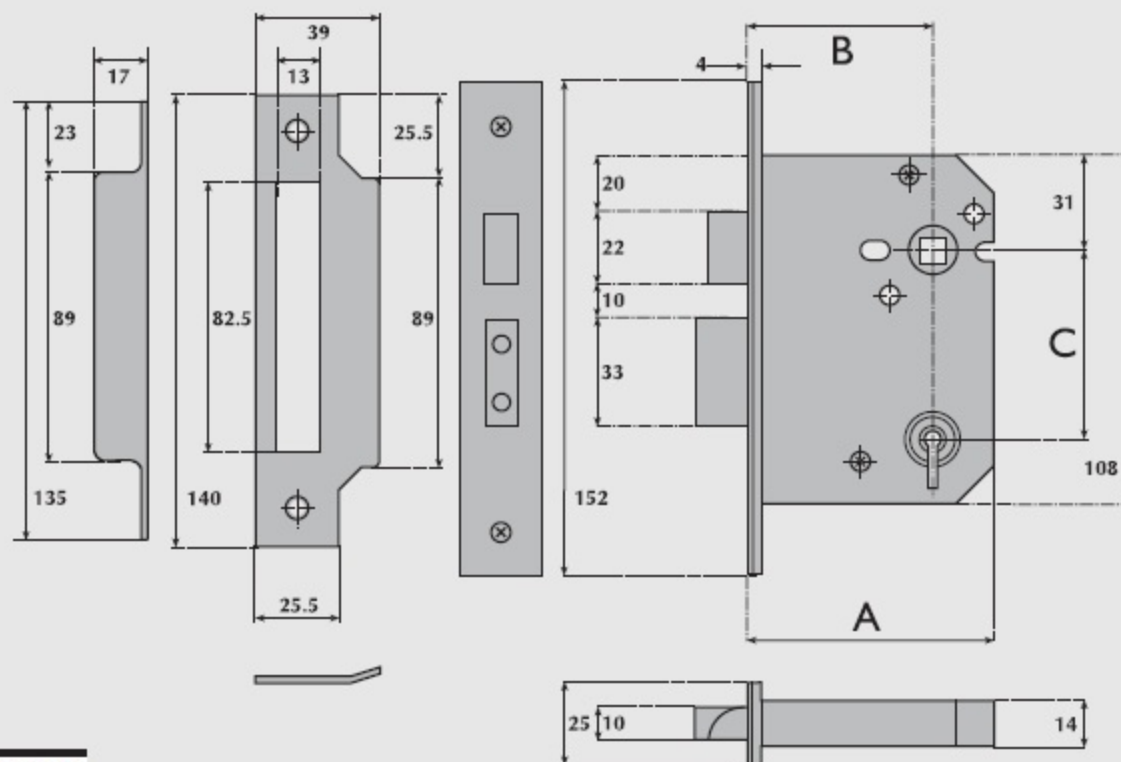

MK5000 Master keyed 5 Lever mortice sashlock

A Lockcase	B Backset	C Centres
63mm	45mm	57mm
76mm	57mm	57mm
101mm	82mm	57mm

OPERATION:

Latchbolt operated by lever handle from either side.

Deadbolt operated by key from either side.

SPECIFICATION:

CASE.

76mm and 101mm sizes pierced to accept 38mm centre horizontally and 38mm centre diagonally opposed bolt through fixing furniture; 63mm size pierced diagonally only.

STRIKE PLATE.

Type A with dust box DBI

LATCHBOLT.

Brass, reversible. Projection 12mm.

DEADBOLT.

Brass, with two hardened steel rollers. Throw 16mm.

FOLLOWER.

Brass, to suit 8mm square spindle. One-way action. Sprung to suit sprung lever handle furniture. For unsprung lever handle furniture heavy springing should be specified.

DIFFERS.

Available master and sub and grand master keyed.

REBATE UNITS

TO SUIT:

G3051-13mm G3052-19mm G3053-25mm