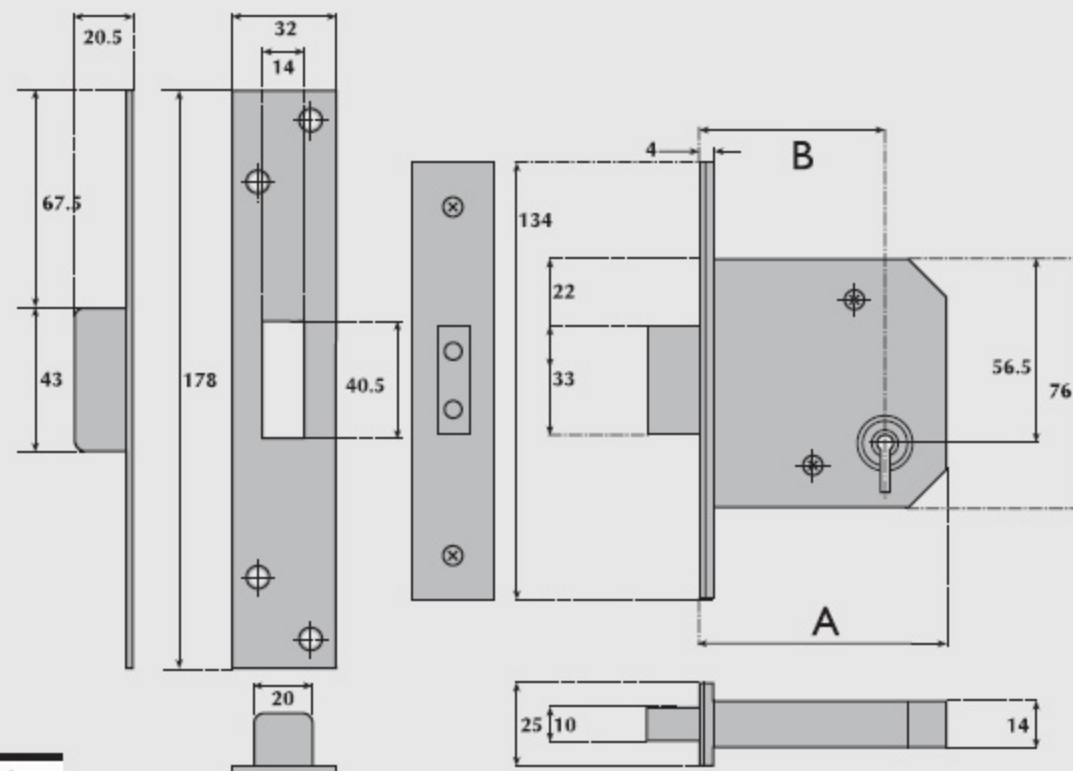

MK5004 Master keyed 5 Lever mortice deadlock

A Lockcase	B Backset	C Centres
63mm	45mm	—
76mm	57mm	—
101mm	82mm	—

OPERATION:

Deadbolt operated by key from either side.

SPECIFICATION:

STRIKE PLATE.

Box, Type I.

DEADBOLT.

Brass, with two hardened steel rollers. Throw 16mm.

DIFFERS.

Available master and sub and grand master keyed.

REBATE UNITS

TO SUIT:

G3054-13mm G3055-19mm G3056-25mm