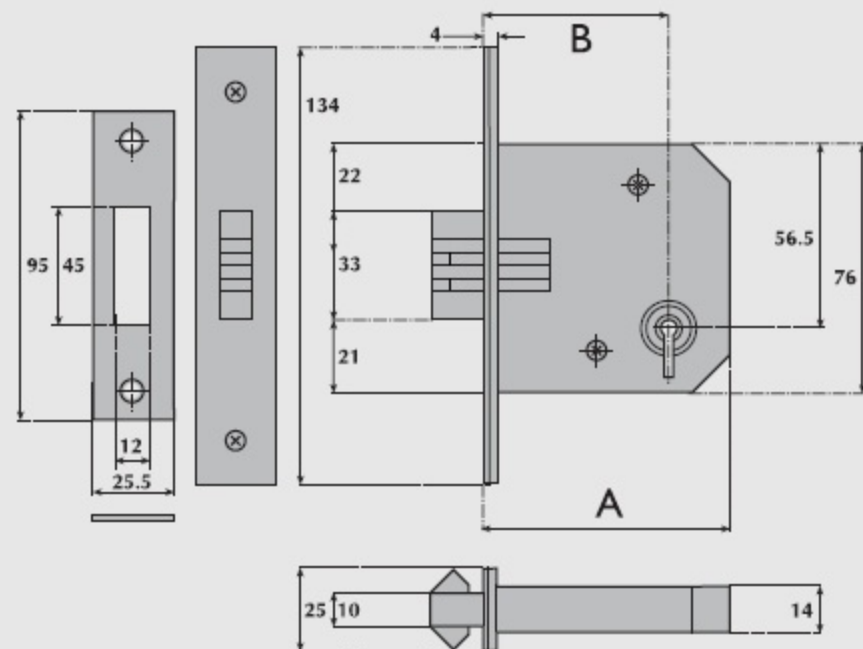

# MK5006 Master keyed 5 Lever mortise sliding door lock

A Lockcase	B Backset	C Centres
76mm	57mm	—
101mm	82mm	—

### OPERATION:

Bolt operated by key from either side.

### SPECIFICATION:

**STRIKE PLATE.**

Type C.

**DEADBOLT.**

Brass, expanded claw. Throw 16mm.

**DIFFERS.**

Available master and sub and grand master keyed.

**REBATE UNITS**

**TO SUIT:**

G3054-13mm G3055-19mm G3056-25mm