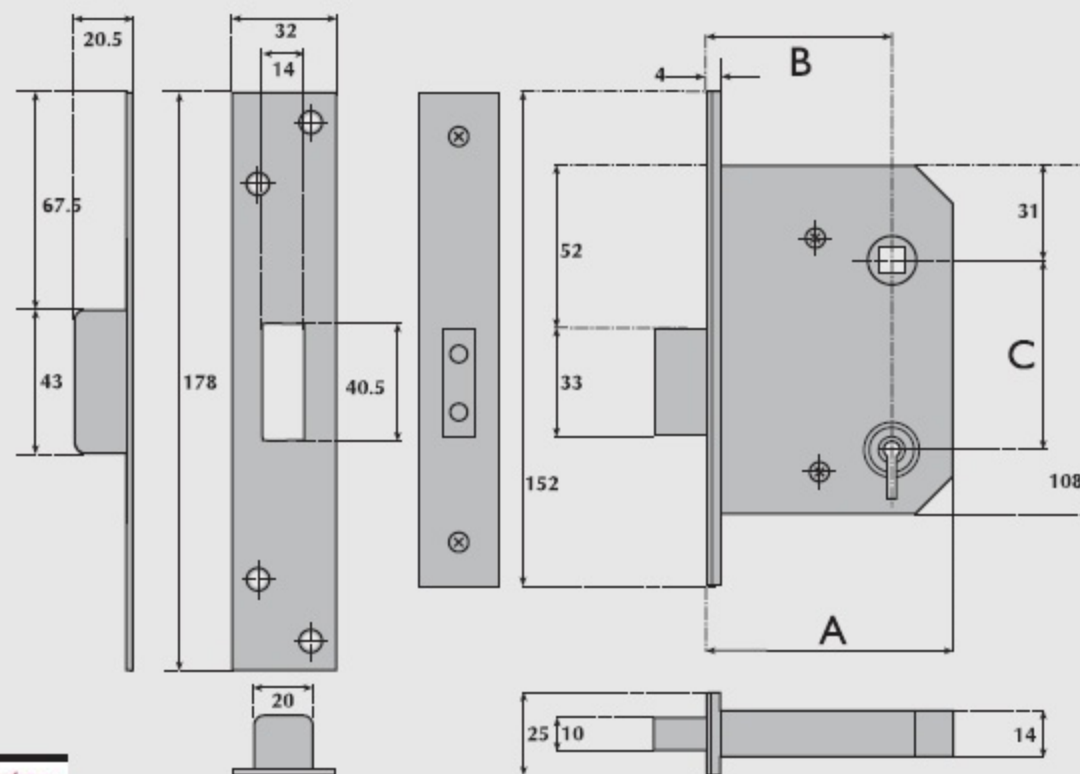

# MK5007 Master keyed 5 Lever mortice escape deadlock

A Lockcase	B Backset	C Centres
76mm	57mm	57mm
101mm	82mm	57mm

## OPERATION:

In standard one-way action, deadbolt thrown or withdrawn by key from either side and withdrawn by lever handle or turn knob from inside. Two-way action thrown or withdrawn by key or handle from either side.

## SPECIFICATION:

- STRIKE PLATE.** Box, Type I.
- DEADBOLT.** Brass, with two hardened steel rollers. Throw 13mm.
- FOLLOWER.** Brass, to suit 8mm square spindle. One-way action as standard. Two-way available on request.
- DIFFERS.** Available master and sub and grand master keyed.
- REBATE UNITS TO SUIT:** DL/G3051-13mm DL/G3052-19mm DL/G3053-25mm