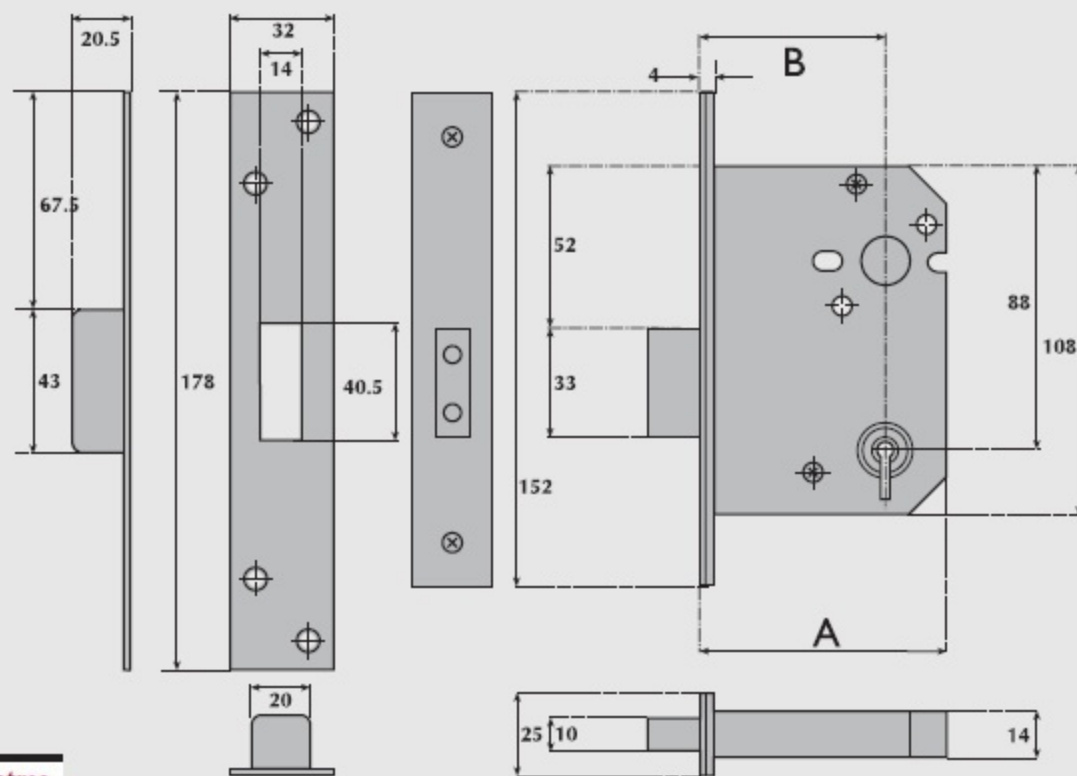

MK/SC5004 Master keyed 5 Lever mortice deadlock

A Lockcase	B Backset	C Centres
63mm	45mm	—
76mm	57mm	—
101mm	82mm	—

OPERATION:

Deadbolt operated by key from either side.

SPECIFICATION:

STRIKE PLATE.

Box, Type I.

DEADBOLT.

Brass, with two hardened steel rollers. Throw 16mm.

DIFFERS.

Available master and sub and grand master keyed.

REBATE UNITS

TO SUIT:

DL/G3051-13mm DL/G3052-19mm DL/G3053-25mm