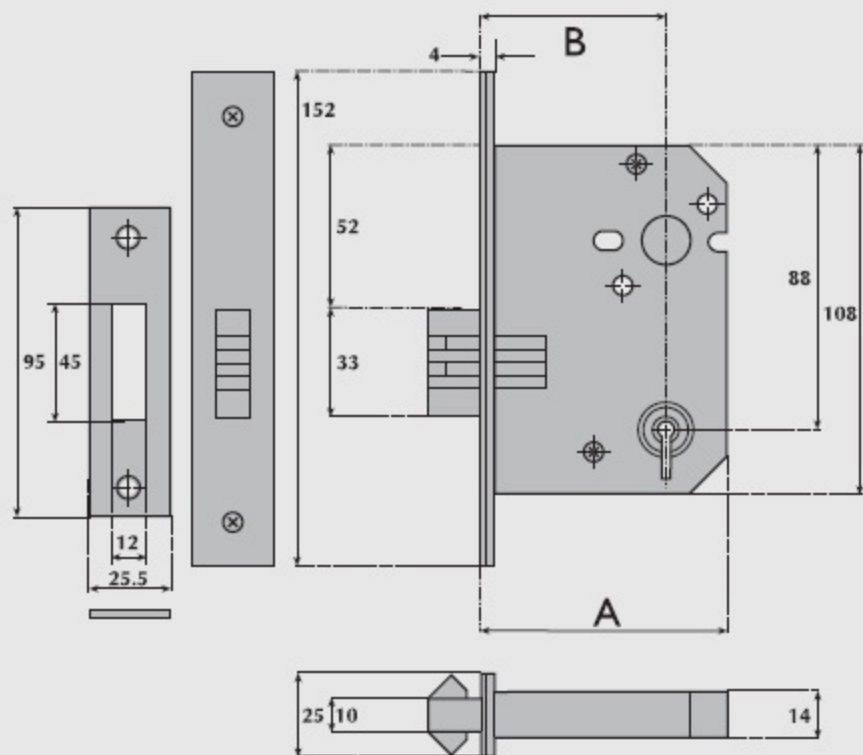

MK/SC5006 Master keyed 5 Lever mortice sliding door lock

A Lockcase	B Backset	C Centres
76mm	57mm	—
101mm	82mm	—

OPERATION:

Bolt operated by key from either side.

SPECIFICATION:

STRIKE PLATE.

Type C.

DEADBOLT.

Brass, expanded claw. Throw 16mm.

DIFFERS.

Available master and sub and grand master keyed.

REBATE UNITS TO SUIT:

DL/G3051-13mm DL/G3052-19mm DL/G3053-25mm