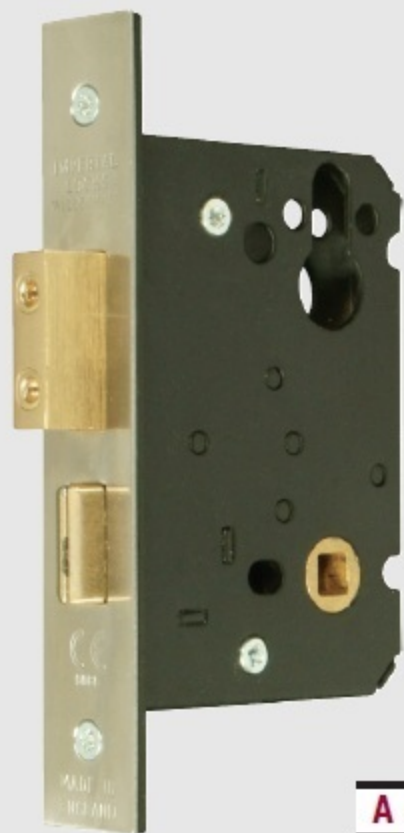

G7040 Euro-profile cylinder upside down mortice sashlock

A Lockcase	B Backset	C Centres
76mm	57mm	57mm

OPERATION:

Latchbolt operated by lever handle from either side.

Deadbolt operated by key from either side using a double cylinder or by key outside and thumbturn inside using a single cylinder with turn.

SPECIFICATION:

CASE.

Pierced to accept 20mm and 38mm centre bolt through fixing escutcheons.
Pierced to accept 38mm centre horizontally opposed bolt through fixing furniture.

STRIKE PLATE.

Type A.

LATCHBOLT.

Brass, reversible. Projection 12mm.

DEADBOLT.

Brass, with two hardened steel rollers. Throw 14mm.

FOLLOWER.

Brass, to suit 8mm square spindle. One-way action.
Sprung to suit sprung lever handle furniture only.

CYLINDER.

Not supplied. May be used with the following cylinders:

- Key either side such as Guardian G9001
- Turn inside and key outside such as Guardian G9002.

REBATE UNITS

TO SUIT:

G3051-13mm G3052-19mm G3053-25mm