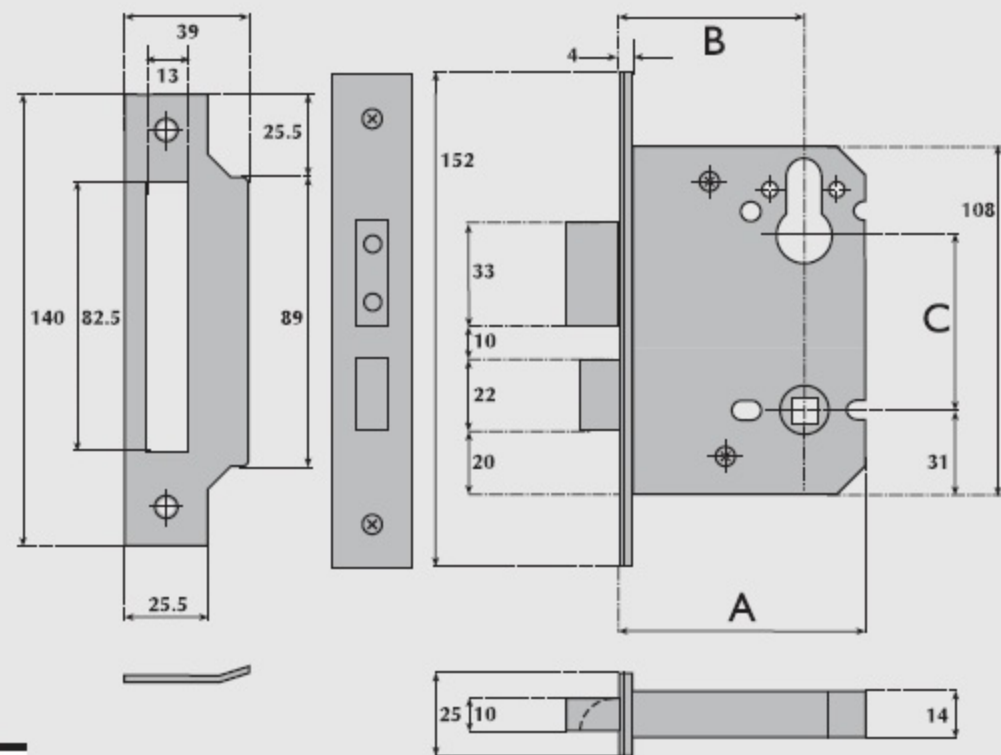

G7040 Euro-profile cylinder upside down mortice sashlock

A Lockcase	B Backset	C Centres
76mm	57mm	57mm

OPERATION:

Latchbolt operated by lever handle from either side.

Deadbolt operated by key from either side using a double cylinder or by key outside and thumbturn inside using a single cylinder with turn.

SPECIFICATION:

CASE.

Pierced to accept 20mm and 38mm centre bolt through fixing escutcheons.
Pierced to accept 38mm centre horizontally opposed bolt through fixing furniture.

STRIKE PLATE.

Type A.

LATCHBOLT.

Brass, reversible. Projection 12mm.

DEADBOLT.

Brass, with two hardened steel rollers. Throw 14mm.

FOLLOWER.

Brass, to suit 8mm square spindle. One-way action.
Sprung to suit sprung lever handle furniture only.

CYLINDER.

Not supplied. May be used with the following cylinders:

- Key either side such as Guardian G9001
- Turn inside and key outside such as Guardian G9002.

REBATE UNITS

TO SUIT:

G3051-13mm G3052-19mm G3053-25mm