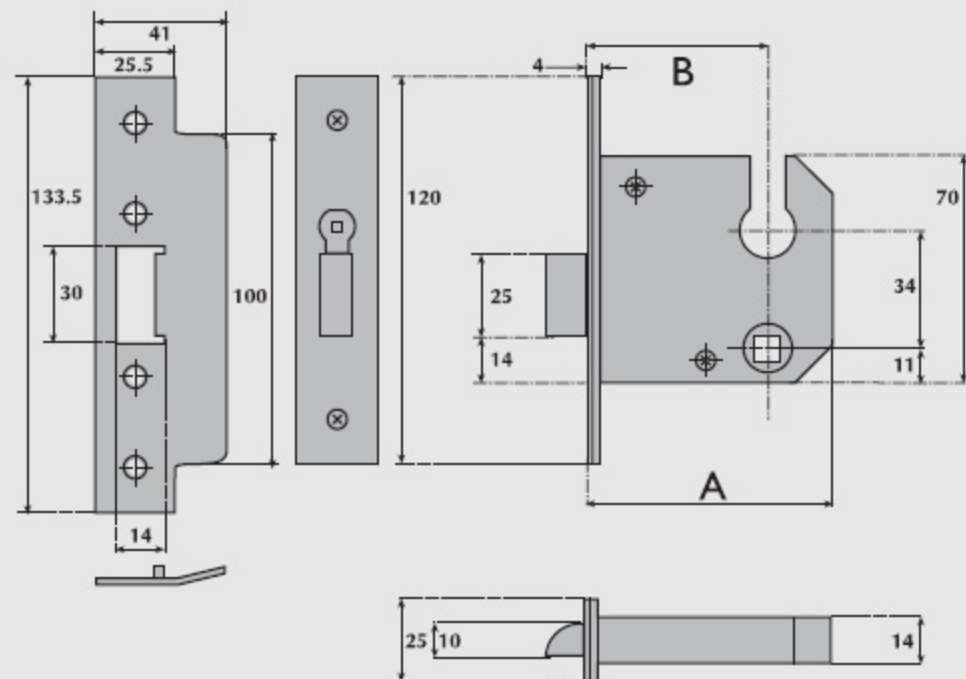

G7788 Euro-profile cylinder mortice night latch

A Lockcase	B Backset	C Centres
65mm	47.5mm	—
77.5mm	60mm	—

OPERATION:

Latchbolt operated by key from outside and turn knob inside using a single cylinder or by key from either side using a double cylinder. The bolt may be held in the withdrawn position by a snib in the forend. Use with turn operated cylinders is not recommended.

SPECIFICATION:

- STRIKE PLATE.** Type W.
LATCHBOLT. Brass, reversible. Projection 12mm.
FOLLOWER. Brass, to suit 8mm square spindle. One-way action. Single sprung. Not suitable for use with unsprung lever handle furniture.
CYLINDER. Not supplied. May be used with the following cylinders:
a) Key outside such as Guardian G9000
b) Key either side such as Guardian G9001.