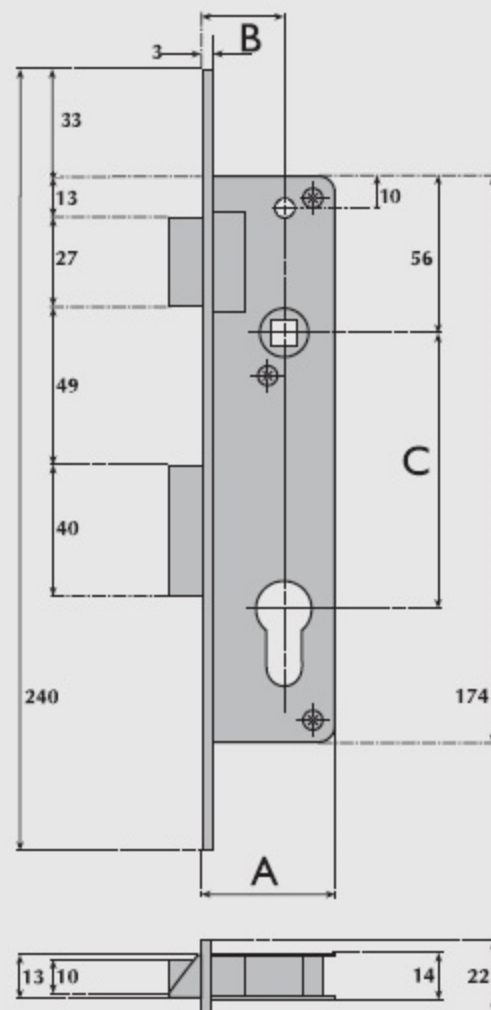

S9050 Euro-profile cylinder aluminium door mortice sashlock

A Lockcase	B Backset	C Centres
36mm	20mm	85mm
41mm	25mm	85mm
46mm	30mm	85mm
51mm	35mm	85mm

OPERATION:

Latchbolt operated by lever handle from either side and by key from either side using a double cylinder.

Deadbolt operated by key from either side using a double cylinder or by key outside and thumbturn inside using a single cylinder with turn.

SPECIFICATION:

- FOREND.** Single. Stainless steel finish only. Not available round end.
- STRIKE PLATE.** Not supplied. Available on request, type 'Z'.
- LATCHBOLT.** Brass, reversible. Projection 11mm.
- DEADBOLT.** Steel, laminated. Throw 14mm.
- FOLLOWER.** Brass, to suit 8mm square spindle. One-way action. Sprung to suit sprung lever handle furniture only.
- CYLINDER.** Not supplied. May be used with the following cylinders:
 - a) Key either side such as Guardian G9001
 - b) Turn inside and key outside such as Guardian G9002.
- ESCUTCHEONS.** Black plastic. Two supplied.
- REBATE UNITS**
- TO SUIT:** Not available.