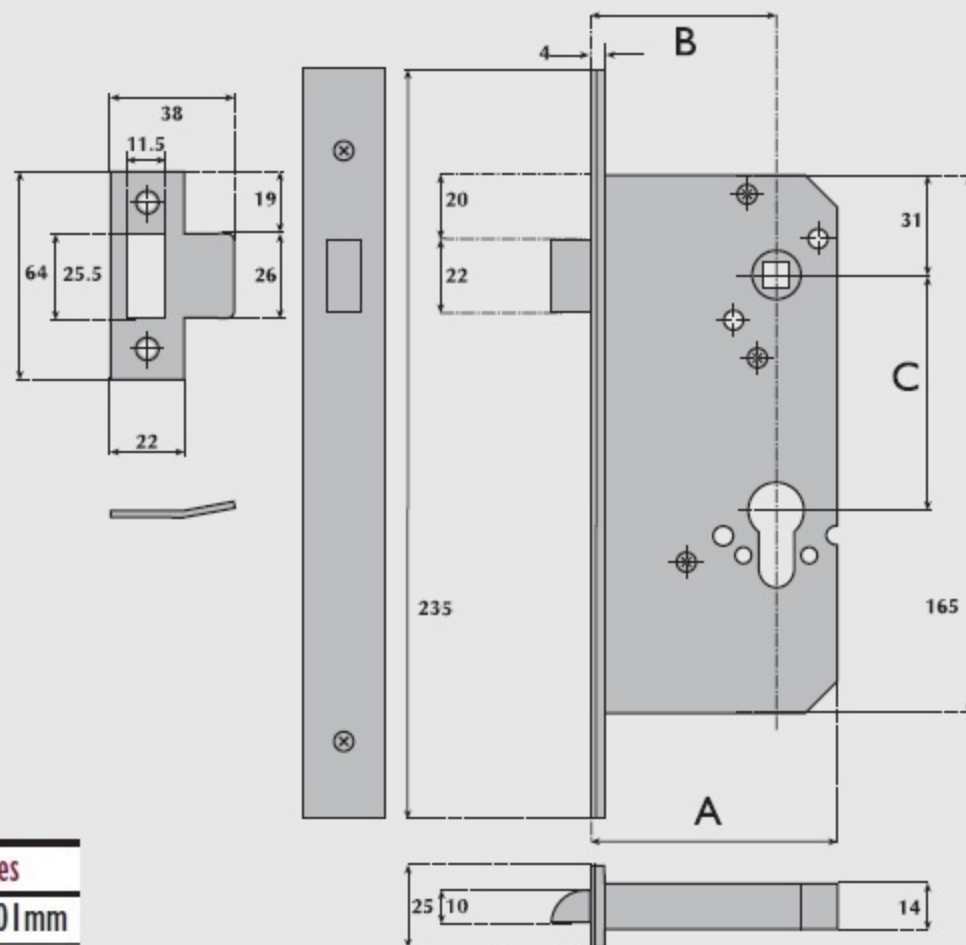

# G72-7008 Euro-profile cylinder mortice night latch

| A Lockcase | B Backset | C Centres      |
|------------|-----------|----------------|
| 76mm       | 57mm      | 72/85/92/101mm |
| 101mm      | 82mm      | 72/85/92/101mm |

## OPERATION:

Latchbolt operated by key from outside and lever handle or turn knob from inside using a single cylinder or by key from either side using a double cylinder.

Use with turn operated cylinders is not recommended.

### CASE.

Pierced to accept 20mm and 38mm centre bolt through fixing escutcheons and 38mm centre diagonally opposed bolt through fixing furniture.

### LATCHBOLT.

Brass. Projection 12mm. Hand must be specified.