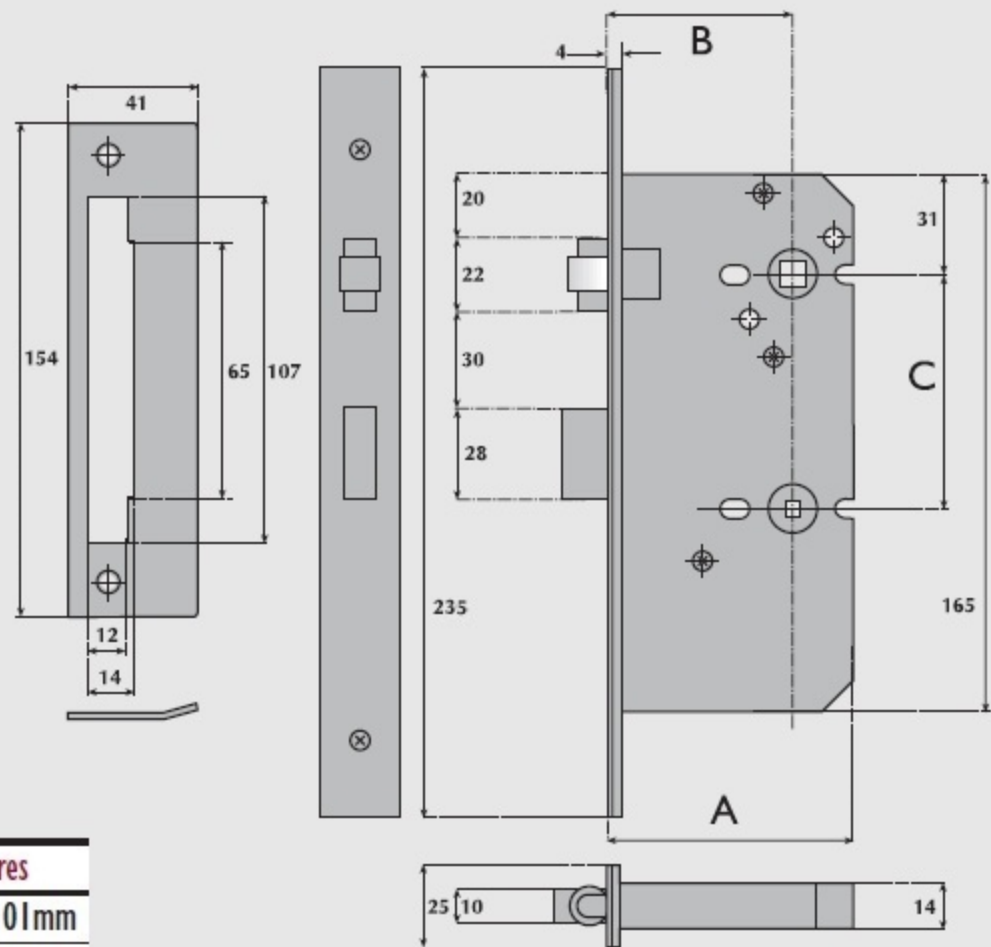

G72-8020RB Upright roller bolt bathroom mortice lock

A Lockcase	B Backset	C Centres
63mm	45mm	72/85/92/101mm
76mm	57mm	72/85/92/101mm
101mm	82mm	72/85/92/101mm

OPERATION:

Roller bolt operated by lever handle from either side.
Deadbolt operated by turn from either side.

SPECIFICATION:

CASE.

Pierced to accept 38mm centre horizontally and diagonally opposed bolt through fixing furniture and 38mm centre horizontally opposed bolt through fixing indicator furniture.

STRIKE PLATE.

Type P.

LATCHBOLT.

Brass roller bolt to suit either hand. Projection 12mm.

DEADBOLT.

Brass. Throw 14mm.

LATCHBOLT FOLLOWER.

Brass, to suit 8mm square spindle. One-way action.

Sprung to suit sprung lever handle furniture only.

For unsprung lever handle furniture heavy springing should be specified.

DEADBOLT FOLLOWER.

Brass, to suit 5mm square spindle.

REBATE UNITS

TO SUIT: RB/G72-3051-13mm RB/G72-3052-19mm RB/G72-3053-25mm