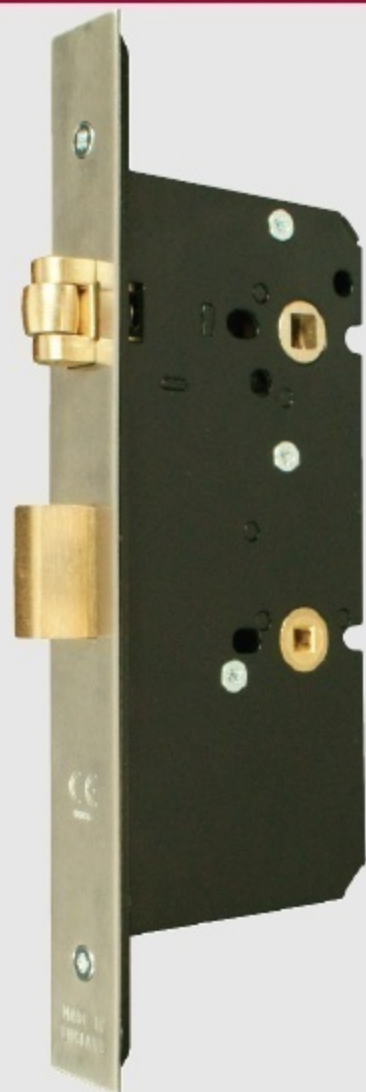

G72-8020RB Upright roller bolt bathroom mortice lock

A Lockcase	B Backset	C Centres
63mm	45mm	72/85/92/101mm
76mm	57mm	72/85/92/101mm
101mm	82mm	72/85/92/101mm

OPERATION:

Roller bolt operated by lever handle from either side.
Deadbolt operated by turn from either side.

SPECIFICATION:

CASE.

Pierced to accept 38mm centre horizontally and diagonally opposed bolt through fixing furniture and 38mm centre horizontally opposed bolt through fixing indicator furniture.

STRIKE PLATE.

Type P.

LATCHBOLT.

Brass roller bolt to suit either hand. Projection 12mm.

DEADBOLT.

Brass. Throw 14mm.

LATCHBOLT FOLLOWER.

Brass, to suit 8mm square spindle. One-way action.

Sprung to suit sprung lever handle furniture only.

For unsprung lever handle furniture heavy springing should be specified.

DEADBOLT FOLLOWER.

Brass, to suit 5mm square spindle.

REBATE UNITS

TO SUIT: RB/G72-3051-13mm RB/G72-3052-19mm RB/G72-3053-25mm