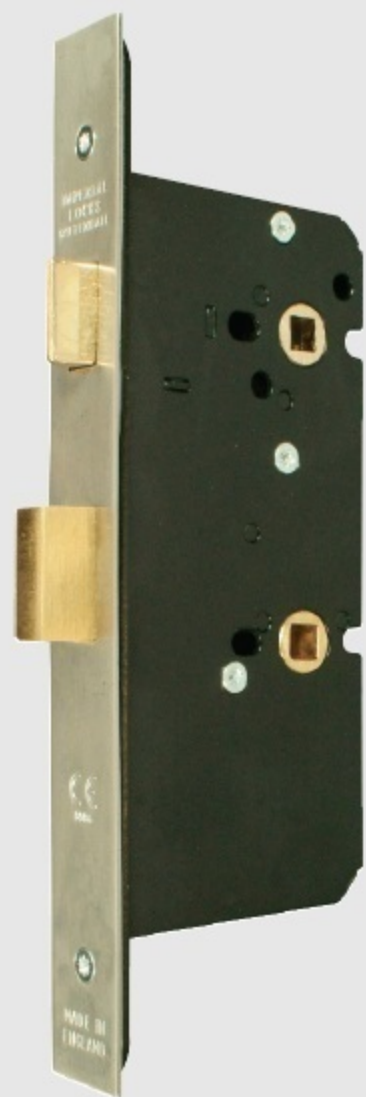

G72-8021 Upright bathroom mortice lock

A Lockcase	B Backset	C Centres
63mm	45mm	72/85/92/101mm
76mm	57mm	72/85/92/101mm
101mm	82mm	72/85/92/101mm

OPERATION:

Latchbolt operated by lever handle from either side.
Deadbolt operated by turn from either side.

SPECIFICATION:

CASE.

Pierced to accept 38mm centre horizontally and diagonally opposed bolt through fixing furniture and 38mm centre horizontally opposed bolt through fixing indicator furniture.

STRIKE PLATE.

Type P.

LATCHBOLT.

Brass, reversible. Projection 12mm.

DEADBOLT.

Brass. Throw 14mm.

LATCHBOLT FOLLOWER.

Brass, to suit 8mm square spindle. One-way action.

Sprung to suit sprung lever handle furniture only.

For unsprung lever handle furniture heavy springing should be specified.

DEADBOLT FOLLOWER.

Brass, to suit 8mm square spindle.

REBATE UNITS

TO SUIT:

G72-3051-13mm G72-3052-19mm G72-3053-25mm