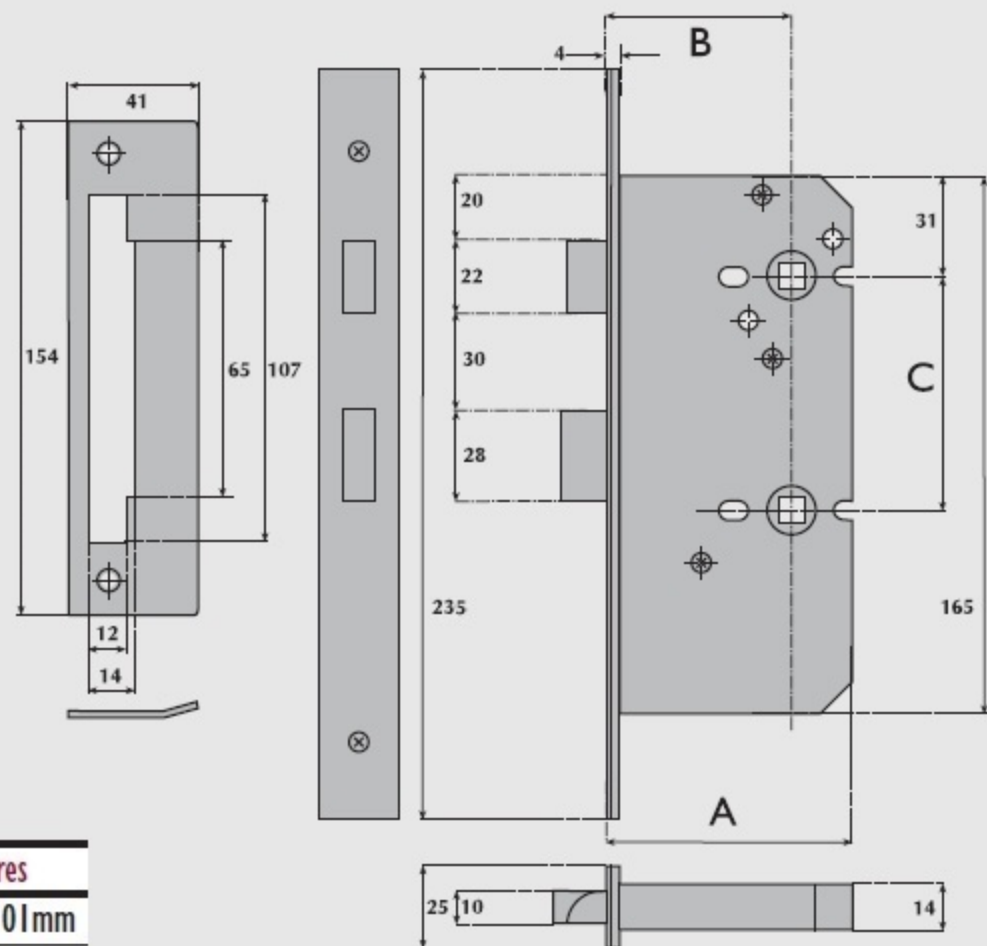

G72-8021 Upright bathroom mortice lock

A Lockcase	B Backset	C Centres
63mm	45mm	72/85/92/101mm
76mm	57mm	72/85/92/101mm
101mm	82mm	72/85/92/101mm

OPERATION:

Latchbolt operated by lever handle from either side.
Deadbolt operated by turn from either side.

SPECIFICATION:

CASE.

Pierced to accept 38mm centre horizontally and diagonally opposed bolt through fixing furniture and 38mm centre horizontally opposed bolt through fixing indicator furniture.

STRIKE PLATE.

Type P.

LATCHBOLT.

Brass, reversible. Projection 12mm.

DEADBOLT.

Brass. Throw 14mm.

LATCHBOLT FOLLOWER.

Brass, to suit 8mm square spindle. One-way action.

Sprung to suit sprung lever handle furniture only.

For unsprung lever handle furniture heavy springing should be specified.

DEADBOLT FOLLOWER.

Brass, to suit 8mm square spindle.

REBATE UNITS

TO SUIT:

G72-3051-13mm G72-3052-19mm G72-3053-25mm