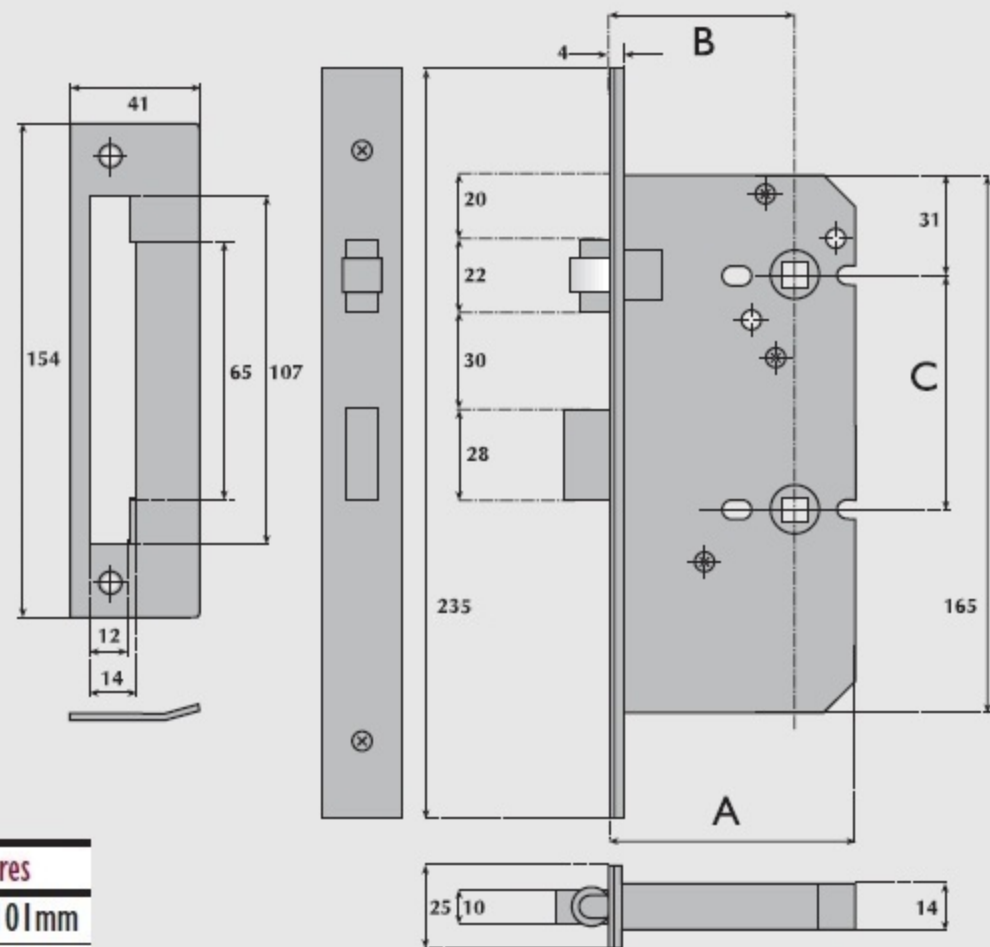

G72-802 IRB Upright roller bolt bathroom mortice lock

A Lockcase	B Backset	C Centres
63mm	45mm	72/85/92/101mm
76mm	57mm	72/85/92/101mm
101mm	82mm	72/85/92/101mm

OPERATION:

Roller bolt operated by lever handle from either side.
Deadbolt operated by turn from either side.

SPECIFICATION:

CASE.

Pierced to accept 38mm centre horizontally and diagonally opposed bolt through fixing furniture and 38mm centre horizontally opposed bolt through fixing indicator furniture.

STRIKE PLATE.

Type P.

LATCHBOLT.

Brass roller bolt to suit either hand. Projection 12mm.

DEADBOLT.

Brass. Throw 14mm.

LATCHBOLT FOLLOWER.

Brass, to suit 8mm square spindle. One-way action.

Sprung to suit sprung lever handle furniture only.

For unsprung lever handle furniture heavy springing should be specified.

DEADBOLT FOLLOWER.

Brass, to suit 8mm square spindle.

REBATE UNITS

TO SUIT:

RB/G72-3051-13mm RB/G72-3052-19mm RB/G72-3053-25mm