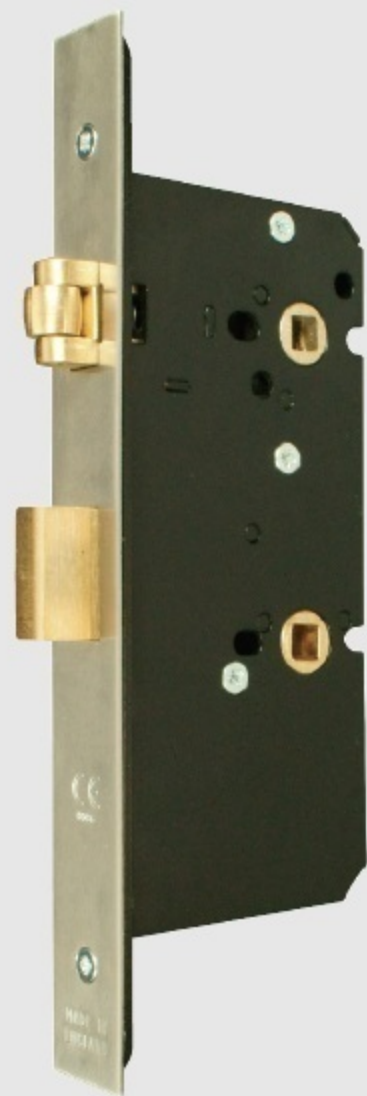

G72-802 IRB Upright roller bolt bathroom mortice lock

A Lockcase	B Backset	C Centres
63mm	45mm	72/85/92/101mm
76mm	57mm	72/85/92/101mm
101mm	82mm	72/85/92/101mm

OPERATION:

Roller bolt operated by lever handle from either side.
Deadbolt operated by turn from either side.

SPECIFICATION:

CASE.

Pierced to accept 38mm centre horizontally and diagonally opposed bolt through fixing furniture and 38mm centre horizontally opposed bolt through fixing indicator furniture.

STRIKE PLATE.

Type P.

LATCHBOLT.

Brass roller bolt to suit either hand. Projection 12mm.

DEADBOLT.

Brass. Throw 14mm.

LATCHBOLT FOLLOWER.

Brass, to suit 8mm square spindle. One-way action.

Sprung to suit sprung lever handle furniture only.

For unsprung lever handle furniture heavy springing should be specified.

DEADBOLT FOLLOWER.

Brass, to suit 8mm square spindle.

REBATE UNITS

TO SUIT:

RB/G72-3051-13mm RB/G72-3052-19mm RB/G72-3053-25mm