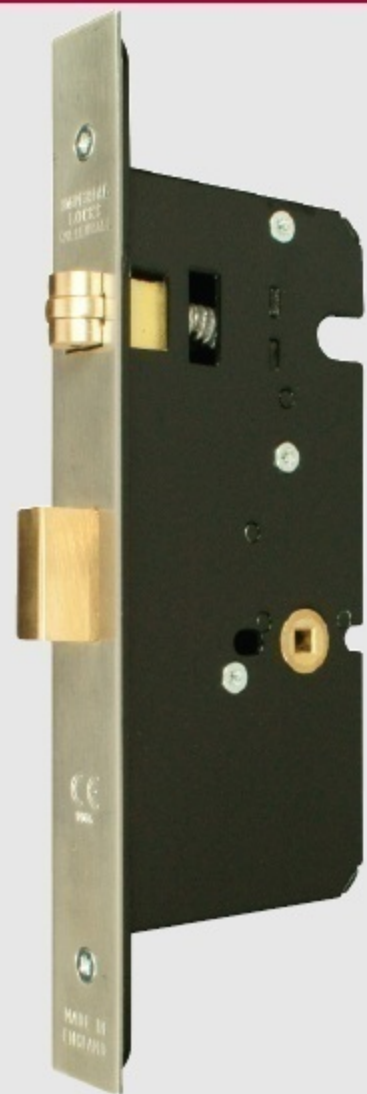

G72-8072 Heavy duty push / pull roller bolt bathroom mortice lock

A Lockcase	B Backset	C Centres
63mm	45mm	—
76mm	57mm	—
101mm	82mm	—

OPERATION:

Roller bolt operated by push or pull from either side.
Deadbolt operated by turn from either side.

SPECIFICATION:

CASE.

Pierced to accept 38mm centre horizontally opposed bolt through fixing indicator furniture.

STRIKE PLATE.

Type S.

LATCHBOLT.

Brass, adjustable roller bolt to suit either hand.

Heavy sprung as standard. Light springing available on request.

DEADBOLT.

Brass. Throw 14mm.

FOLLOWER.

Brass, to suit 5mm square spindle.

REBATE UNITS

TO SUIT:

PP/G72-3051-13mm PP/G72-3052-19mm PP/G72-3053-25mm