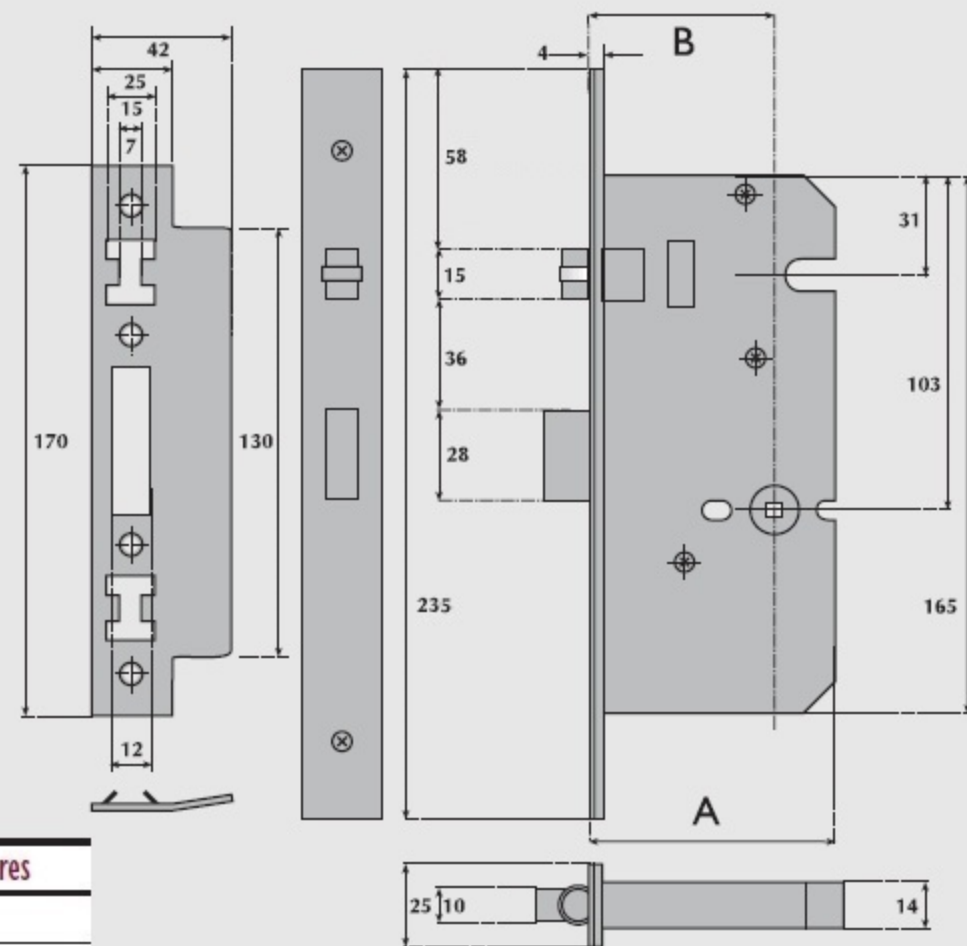

G72-8072 Heavy duty push / pull roller bolt bathroom mortice lock

A Lockcase	B Backset	C Centres
63mm	45mm	—
76mm	57mm	—
101mm	82mm	—

OPERATION:

Roller bolt operated by push or pull from either side.
Deadbolt operated by turn from either side.

SPECIFICATION:

CASE.

Pierced to accept 38mm centre horizontally opposed bolt through fixing indicator furniture.

STRIKE PLATE.

Type S.

LATCHBOLT.

Brass, adjustable roller bolt to suit either hand.

Heavy sprung as standard. Light springing available on request.

DEADBOLT.

Brass. Throw 14mm.

FOLLOWER.

Brass, to suit 5mm square spindle.

REBATE UNITS

TO SUIT:

PP/G72-3051-13mm PP/G72-3052-19mm PP/G72-3053-25mm