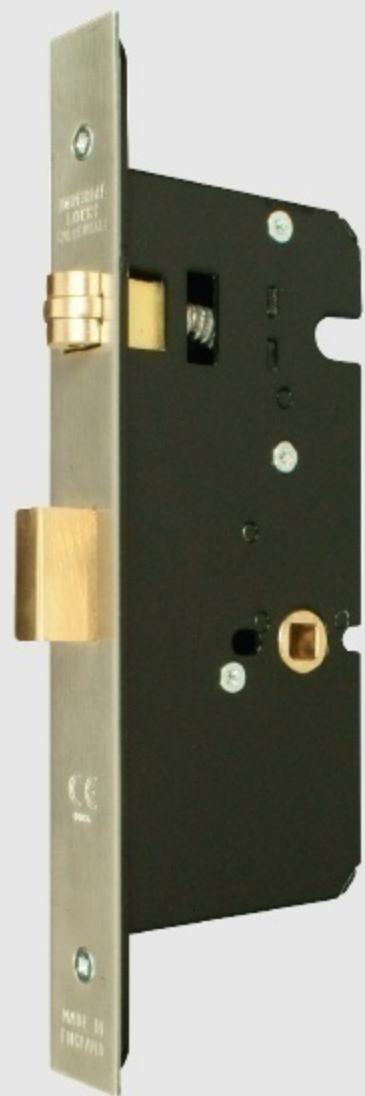

# G72-8872 Heavy duty push / pull roller bolt bathroom mortice lock

A Lockcase	B Backset	C Centres
63mm	45mm	—
76mm	57mm	—
101mm	82mm	—

## OPERATION:

Roller bolt operated by push or pull from either side.  
Deadbolt operated by turn from either side.

## SPECIFICATION:

- CASE.** Pierced to accept 38mm centre horizontally opposed bolt through fixing indicator furniture.
- STRIKE PLATE.** Type S.
- LATCHBOLT.** Brass, adjustable roller bolt to suit either hand.  
Heavy sprung as standard. Light springing available on request.
- DEADBOLT.** Brass. Throw 14mm.
- FOLLOWER.** Brass, to suit 8mm square spindle.
- REBATE UNITS TO SUIT:** PP/G72-3051-13mm PP/G72-3052-19mm PP/G72-3053-25mm