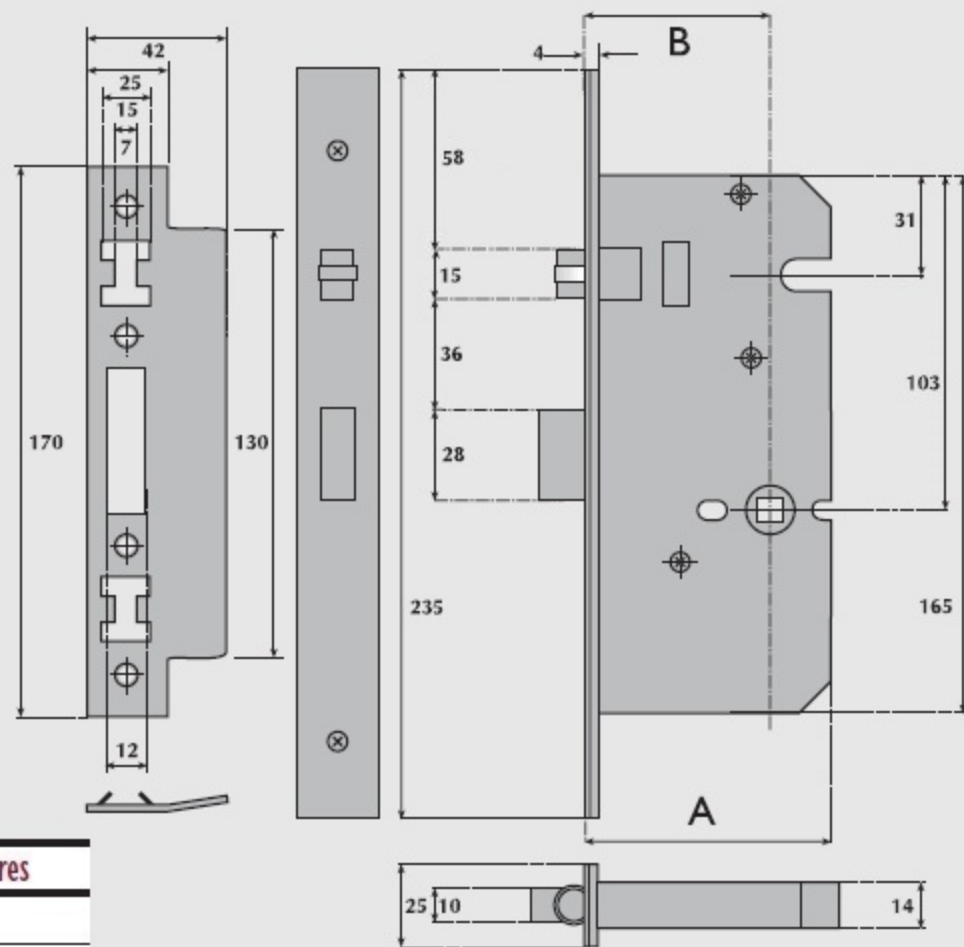

# G72-8872 Heavy duty push / pull roller bolt bathroom mortice lock

A Lockcase	B Backset	C Centres
63mm	45mm	—
76mm	57mm	—
101mm	82mm	—

## OPERATION:

Roller bolt operated by push or pull from either side.  
Deadbolt operated by turn from either side.

## SPECIFICATION:

- CASE.** Pierced to accept 38mm centre horizontally opposed bolt through fixing indicator furniture.
- STRIKE PLATE.** Type S.
- LATCHBOLT.** Brass, adjustable roller bolt to suit either hand.  
Heavy sprung as standard. Light springing available on request.
- DEADBOLT.** Brass. Throw 14mm.
- FOLLOWER.** Brass, to suit 8mm square spindle.
- REBATE UNITS TO SUIT:** PP/G72-3051-13mm PP/G72-3052-19mm PP/G72-3053-25mm