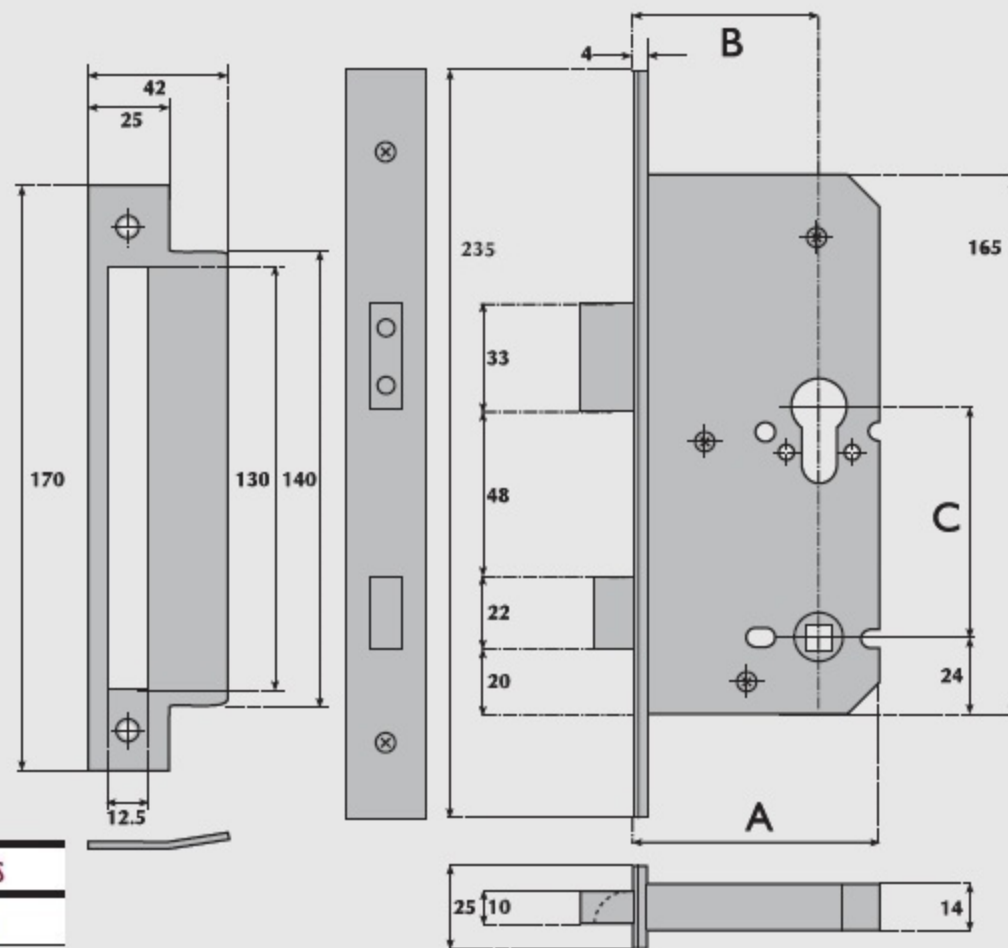

G7240 Euro-profile cylinder upside down mortice sashlock

A Lockcase	B Backset	C Centres
76mm	57mm	72mm

OPERATION:

Latchbolt operated by lever handle from either side.

Deadbolt operated by key from either side using a double cylinder or by key outside and thumb turn inside using a single cylinder with turn.

SPECIFICATION:

CASE.

Pierced to accept 20mm and 38mm centre bolt through fixing escutcheons and 38mm centre horizontally opposed bolt through fixing furniture.

STRIKE PLATE.

Type Z.

LATCHBOLT.

Brass, reversible. Projection 12mm.

DEADBOLT.

Brass, with two hardened steel rollers. Throw 14mm.

FOLLOWER.

Brass, to suit 8mm square spindle. One-way action.

Sprung to suit sprung lever handle furniture only.

CYLINDER.

Not supplied. May be used with the following cylinders:

- a) Key either side such as Guardian G9001
- b) Turn inside and key outside such as Guardian G9002.

REBATE UNITS

TO SUIT:

G72-3051-13mm G72-3052-19mm G72-3053-25mm