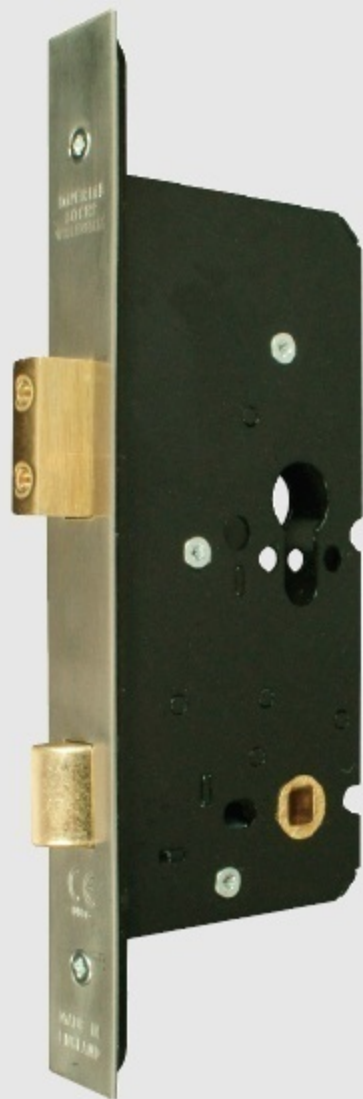

G7240 Euro-profile cylinder upside down mortice sashlock

A Lockcase	B Backset	C Centres
76mm	57mm	72mm

OPERATION:

Latchbolt operated by lever handle from either side.

Deadbolt operated by key from either side using a double cylinder or by key outside and thumb turn inside using a single cylinder with turn.

SPECIFICATION:

CASE.

Pierced to accept 20mm and 38mm centre bolt through fixing escutcheons and 38mm centre horizontally opposed bolt through fixing furniture.

STRIKE PLATE.

Type Z.

LATCHBOLT.

Brass, reversible. Projection 12mm.

DEADBOLT.

Brass, with two hardened steel rollers. Throw 14mm.

FOLLOWER.

Brass, to suit 8mm square spindle. One-way action.

Sprung to suit sprung lever handle furniture only.

CYLINDER.

Not supplied. May be used with the following cylinders:

- a) Key either side such as Guardian G9001
- b) Turn inside and key outside such as Guardian G9002.

REBATE UNITS

TO SUIT:

G72-3051-13mm G72-3052-19mm G72-3053-25mm