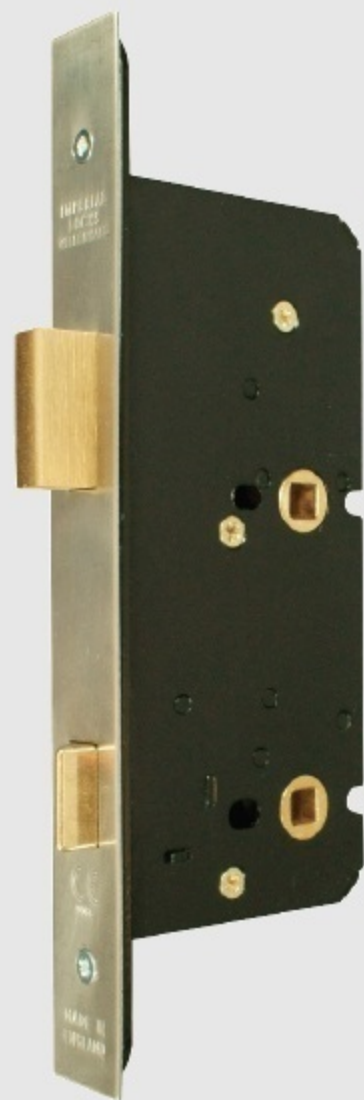

# G8221 Upside down bathroom mortice lock

A Lockcase	B Backset	C Centres
76mm	57mm	72mm

## OPERATION:

Latchbolt operated by lever handle from either side.

Deadbolt operated by turn from either side.

### LATCHBOLT FOLLOWER.

Brass, to suit 8mm square spindle. One-way action.

Sprung to suit sprung lever handle furniture only.

### DEADBOLT FOLLOWER.

Brass, to suit 8mm square spindle.