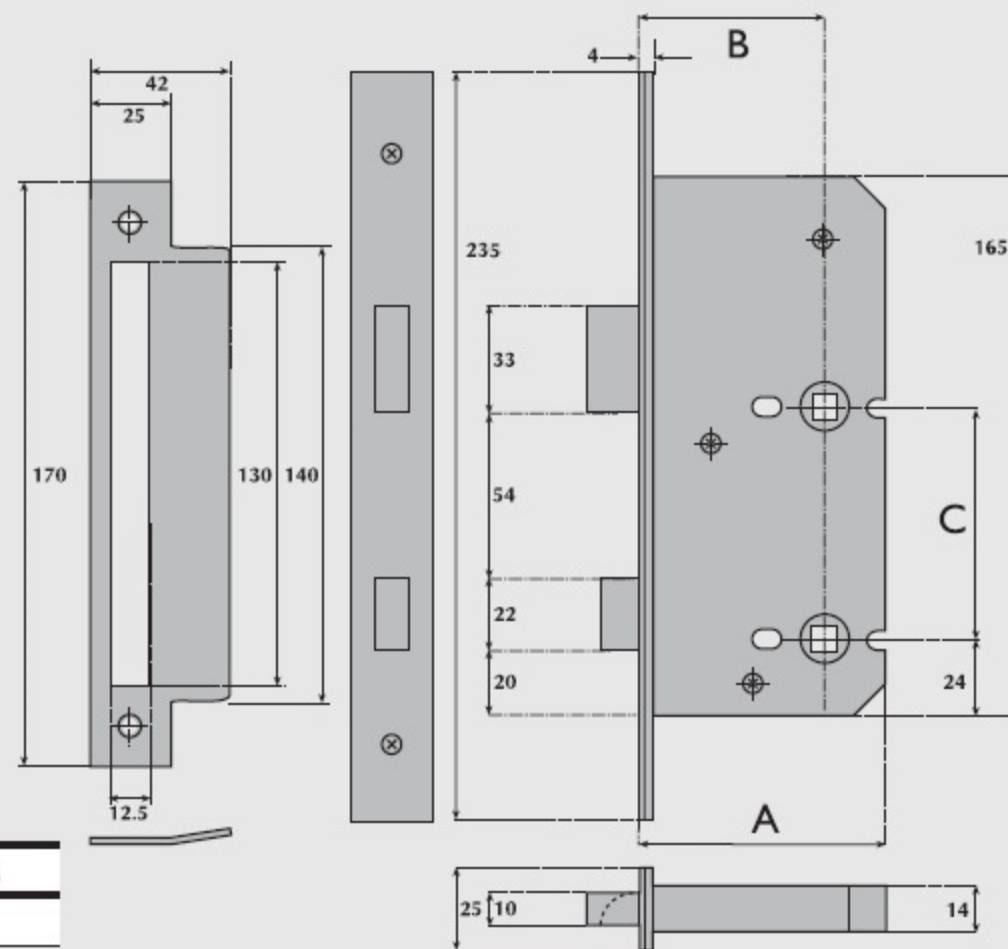

# G8221 Upside down bathroom mortice lock

A Lockcase	B Backset	C Centres
76mm	57mm	72mm

## OPERATION:

Latchbolt operated by lever handle from either side.

Deadbolt operated by turn from either side.

### CASE.

Pierced to accept 38mm centre horizontally opposed bolt through fixing furniture and 38mm centre horizontally opposed bolt through fixing indicator furniture.

**STRIKE PLATE.** Type P.

**LATCHBOLT.** Brass, reversible. Projection 12mm.

**DEADBOLT.** Brass. Throw 14mm.