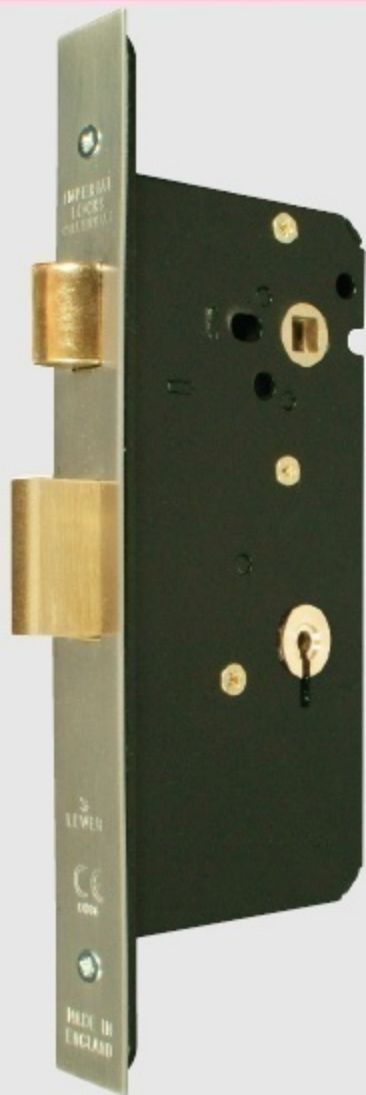

MK72-3000 Master keyed 3 Lever mortice sashlock

A Lockcase	B Backset	C Centres
63mm	45mm	72/85/92/101mm
76mm	57mm	72/85/92/101mm
101mm	82mm	72/85/92/101mm

OPERATION:

Latchbolt operated by lever handle from either side. Deadbolt operated by key from either side.

SPECIFICATION:

CASE.

Pierced to accept 38mm centre horizontally and 38mm centre diagonally opposed bolt through fixing furniture.

STRIKE PLATE.

Type P.

LATCHBOLT.

Brass, reversible. Projection 12mm.

DEADBOLT.

Brass. Throw 16mm.

FOLLOWER.

Brass, to suit 8mm square spindle. One-way action. Sprung to suit sprung lever handle furniture. For unsprung lever handle furniture heavy springing should be specified.

DIFFERS.

Available master and sub and grand master keyed.

REBATE UNITS

TO SUIT:

G72-3051-13mm G72-3052-19mm G72-3053-25mm