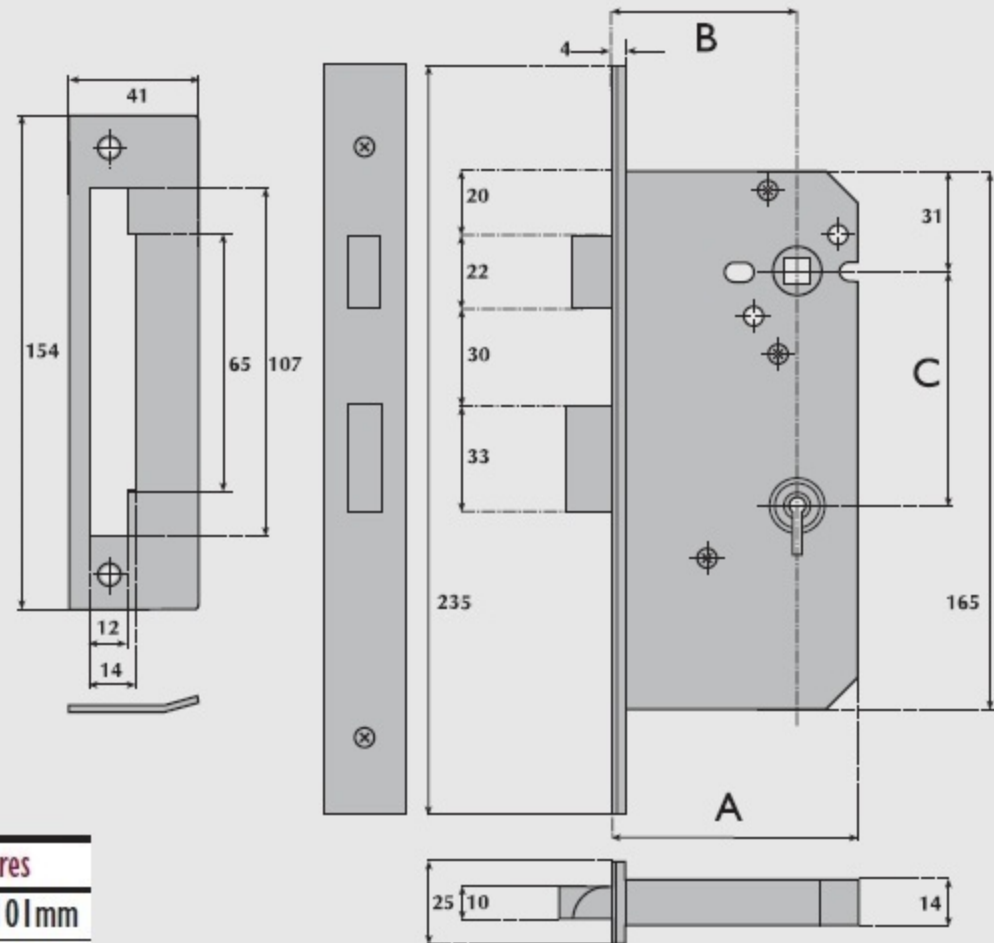

MK72-3000 Master keyed 3 Lever mortice sashlock

A Lockcase	B Backset	C Centres
63mm	45mm	72/85/92/101mm
76mm	57mm	72/85/92/101mm
101mm	82mm	72/85/92/101mm

OPERATION:

Latchbolt operated by lever handle from either side. Deadbolt operated by key from either side.

SPECIFICATION:

CASE.

Pierced to accept 38mm centre horizontally and 38mm centre diagonally opposed bolt through fixing furniture.

STRIKE PLATE.

Type P.

LATCHBOLT.

Brass, reversible. Projection 12mm.

DEADBOLT.

Brass. Throw 16mm.

FOLLOWER.

Brass, to suit 8mm square spindle. One-way action. Sprung to suit sprung lever handle furniture. For unsprung lever handle furniture heavy springing should be specified.

DIFFERS.

Available master and sub and grand master keyed.

REBATE UNITS

TO SUIT:

G72-3051-13mm G72-3052-19mm G72-3053-25mm