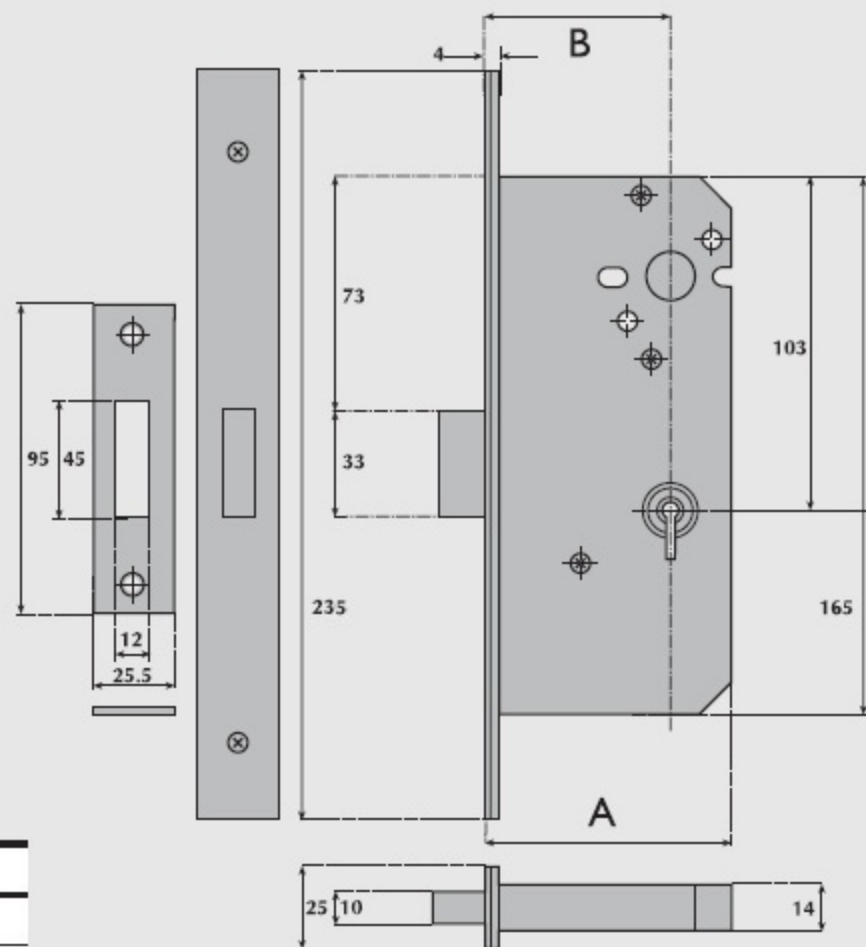

MK72-3004 Master keyed 3 Lever mortice deadlock

A Lockcase	B Backset	C Centres
63mm	45mm	—
76mm	57mm	—
101mm	82mm	—

OPERATION:

Deadbolt operated by key from either side.

SPECIFICATION:

- STRIKE PLATE.** Type C.
- DEADBOLT.** Brass. Throw 16mm.
- DIFFERS.** Available master and sub and grand master keyed.
- REBATE UNITS TO SUIT:** DL/G72-3054-13mm DL/G72-3055-19mm DL/G72-3056-25mm