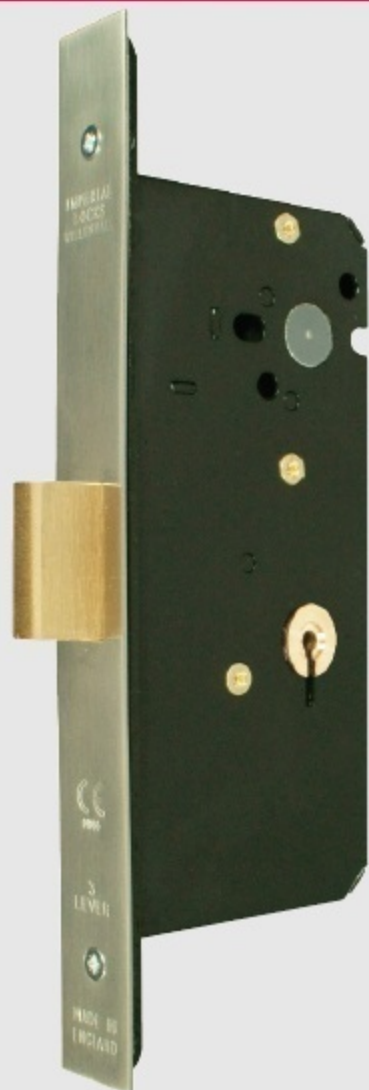

MK72-3004 Master keyed 3 Lever mortice deadlock

A Lockcase	B Backset	C Centres
63mm	45mm	—
76mm	57mm	—
101mm	82mm	—

OPERATION:

Deadbolt operated by key from either side.

SPECIFICATION:

- STRIKE PLATE.** Type C.
- DEADBOLT.** Brass. Throw 16mm.
- DIFFERS.** Available master and sub and grand master keyed.
- REBATE UNITS TO SUIT:** DL/G72-3054-13mm DL/G72-3055-19mm DL/G72-3056-25mm