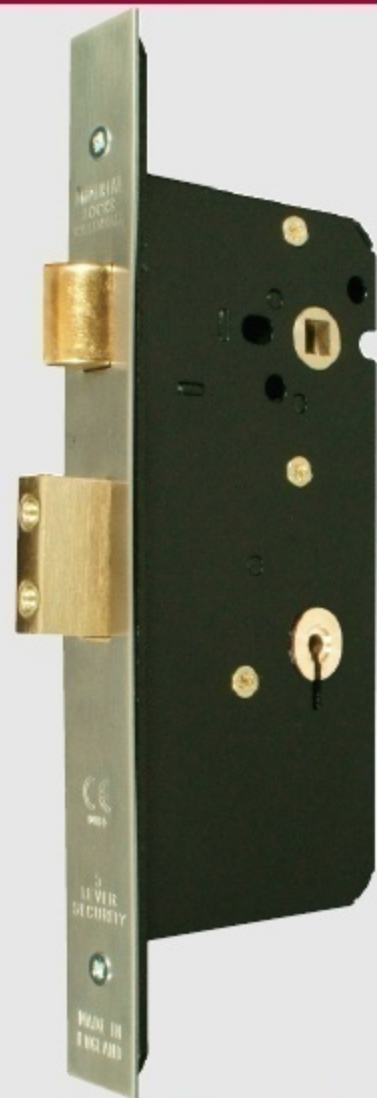

MK72-5000 Master keyed 5 Lever mortice sashlock

A Lockcase	B Backset	C Centres
63mm	45mm	72/85/92/101mm
76mm	57mm	72/85/92/101mm
101mm	82mm	72/85/92/101mm

OPERATION: Latchbolt operated by lever handle from either side.
Deadbolt operated by key from either side.

SPECIFICATION:

CASE. Pierced to accept 38mm centre horizontally and 38mm centre diagonally opposed bolt through fixing furniture.

STRIKE PLATE. Type P with box.

LATCHBOLT. Brass, reversible. Projection 12mm.

DEADBOLT. Brass, with two hardened steel rollers. Throw 16mm.

FOLLOWER. Brass, to suit 8mm square spindle. One-way action. Sprung to suit sprung lever handle furniture. For unsprung lever handle furniture heavy springing should be specified.

DIFFERS. Available master and sub and grand master keyed.

REBATE UNITS

TO SUIT: G72-3051-13mm G72-3052-19mm G72-3053-25mm