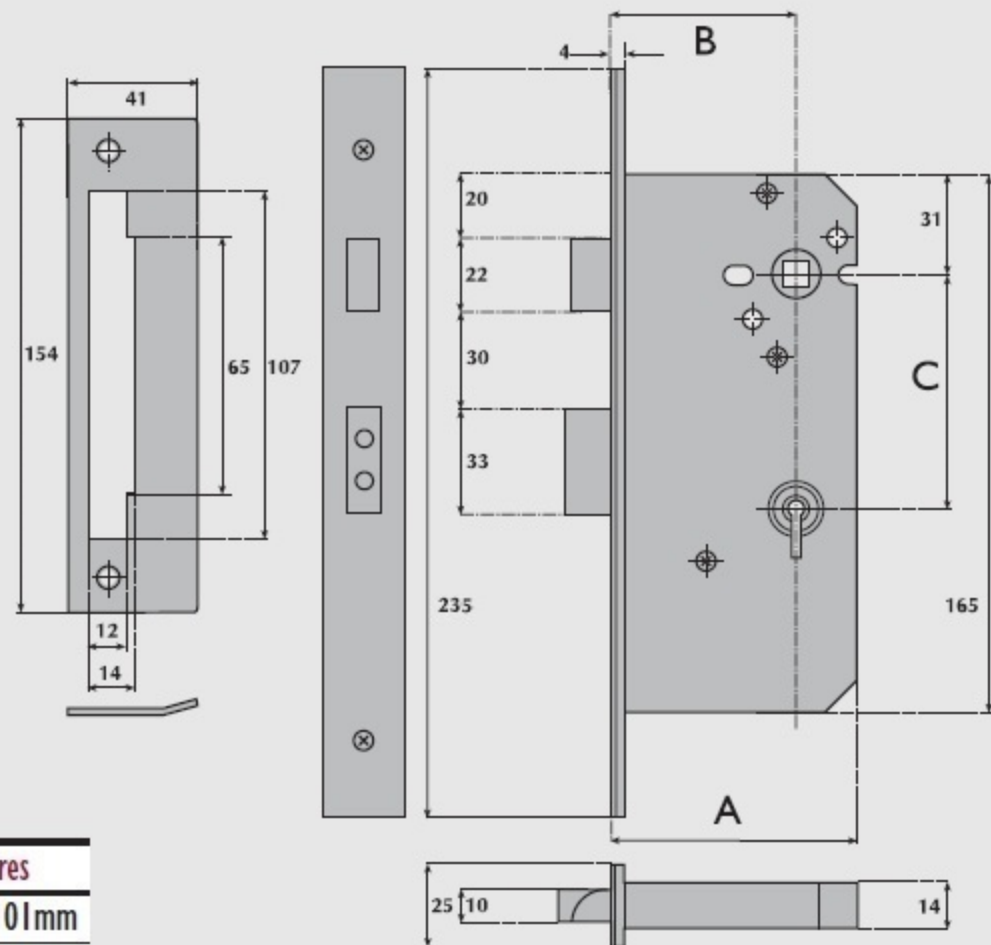

MK72-5000 Master keyed 5 Lever mortice sashlock

A Lockcase	B Backset	C Centres
63mm	45mm	72/85/92/101mm
76mm	57mm	72/85/92/101mm
101mm	82mm	72/85/92/101mm

OPERATION: Latchbolt operated by lever handle from either side.
Deadbolt operated by key from either side.

SPECIFICATION:

CASE. Pierced to accept 38mm centre horizontally and 38mm centre diagonally opposed bolt through fixing furniture.

STRIKE PLATE. Type P with box.

LATCHBOLT. Brass, reversible. Projection 12mm.

DEADBOLT. Brass, with two hardened steel rollers. Throw 16mm.

FOLLOWER. Brass, to suit 8mm square spindle. One-way action. Sprung to suit sprung lever handle furniture. For unsprung lever handle furniture heavy springing should be specified.

DIFFERS. Available master and sub and grand master keyed.

REBATE UNITS

TO SUIT: G72-3051-13mm G72-3052-19mm G72-3053-25mm