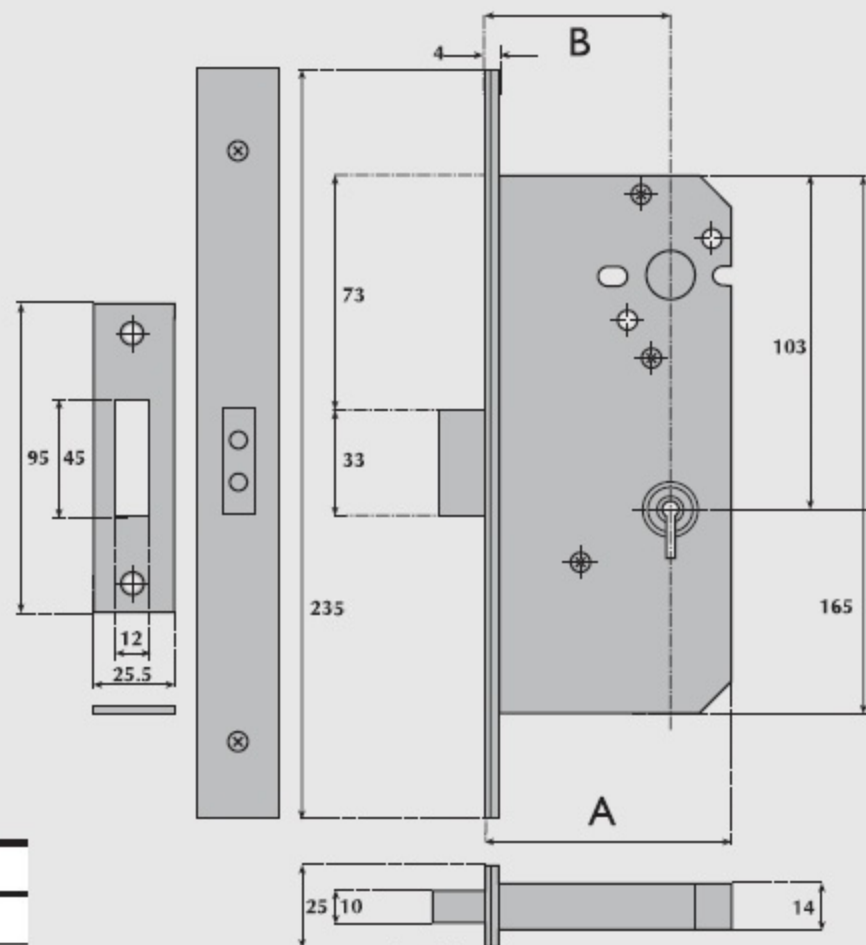

# MK72-5004 Master keyed 5 Lever mortice deadlock

A Lockcase	B Backset	C Centres
63mm	45mm	—
76mm	57mm	—
101mm	82mm	—

### OPERATION:

Deadbolt operated by key from either side.

### SPECIFICATION:

**STRIKE PLATE.** Type C with box.

**DEADBOLT.** Brass, with two hardened steel rollers. Throw 16mm.

**DIFFERS.** Available master and sub and grand master keyed.

**REBATE UNITS**

**TO SUIT:** DL/G72-3054-13mm DL/G72-3055-19mm DL/G72-3056-25mm