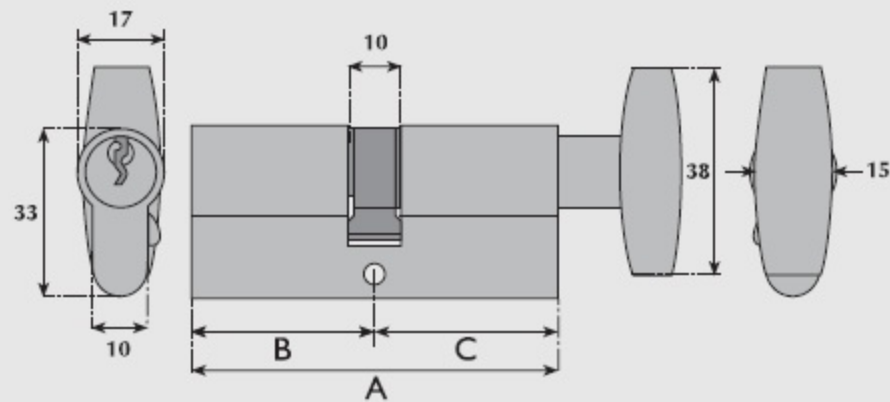

G9002 MK9002 Euro-profile key & turn**SD9002 MKSD9002 Euro-profile key & turn****G9004 Euro-profile turn**

A	B	C
61mm	30.5mm	30.5mm
71mm	35.5mm	35.5mm

A	B	C
61mm	30.5mm	30.5mm
71mm	35.5mm	35.5mm

A	B	C
40.5mm	30.5mm	10.0mm
45.5mm	35.5mm	10.0mm