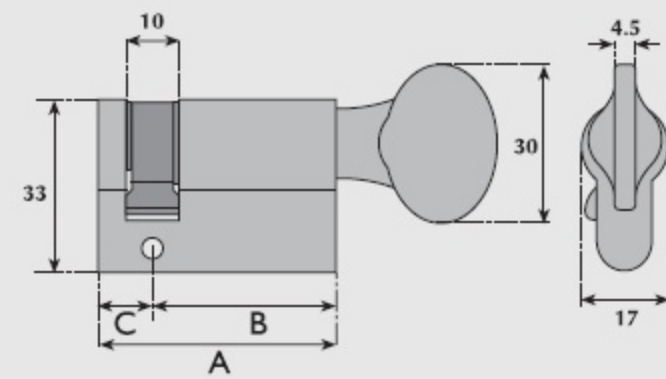

G9002 MK9002 Euro-profile key & turn**SD9002 MKSD9002 Euro-profile key & turn****G9004 Euro-profile turn**

A	B	C
61mm	30.5mm	30.5mm
71mm	35.5mm	35.5mm

A	B	C
61mm	30.5mm	30.5mm
71mm	35.5mm	35.5mm

A	B	C
40.5mm	30.5mm	10.0mm
45.5mm	35.5mm	10.0mm