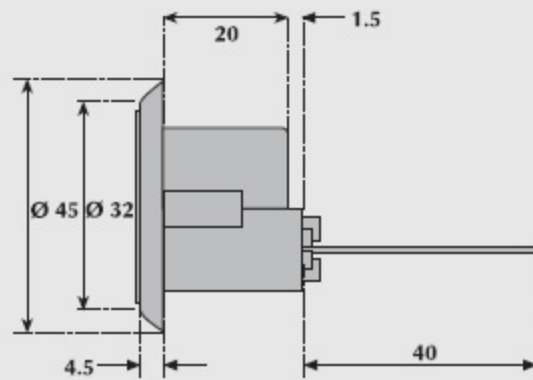

A	B	C
40.5mm	30.5mm	10.0mm
45.5mm	35.5mm	10.0mm

CONNECTING BAR. Steel, zinc plated.

FIXING SCREWS. M5 steel, zinc plated. 2 supplied.