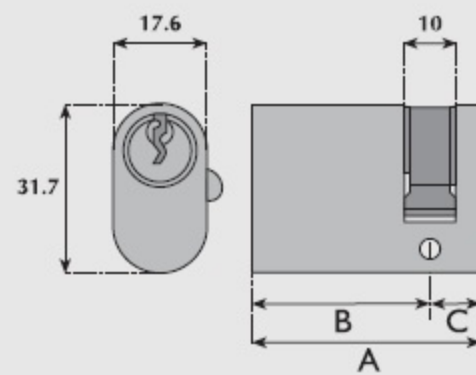

SD9004 Euro-profile turn

A	B	C
40.5mm	30.5mm	10.0mm
45.5mm	35.5mm	10.0mm

G9010 MK9010 Oval-profile single

A	B	C
40.5mm	30.5mm	10.0mm
45.5mm	35.5mm	10.0mm

**G9011 MK9011 Oval-profile double**

A	B	C
61mm	30.5mm	30.5mm
71mm	35.5mm	35.5mm