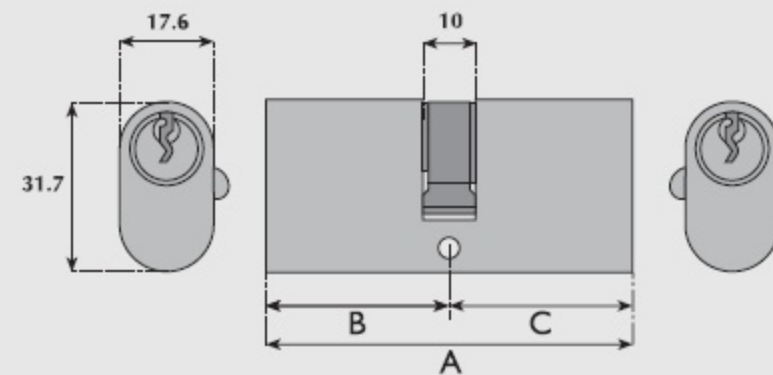

SD9004 Euro-profile turn

A	B	C
40.5mm	30.5mm	10.0mm
45.5mm	35.5mm	10.0mm

G9010 MK9010 Oval-profile single

A	B	C
40.5mm	30.5mm	10.0mm
45.5mm	35.5mm	10.0mm

**G9011 MK9011 Oval-profile double**

A	B	C
61mm	30.5mm	30.5mm
71mm	35.5mm	35.5mm