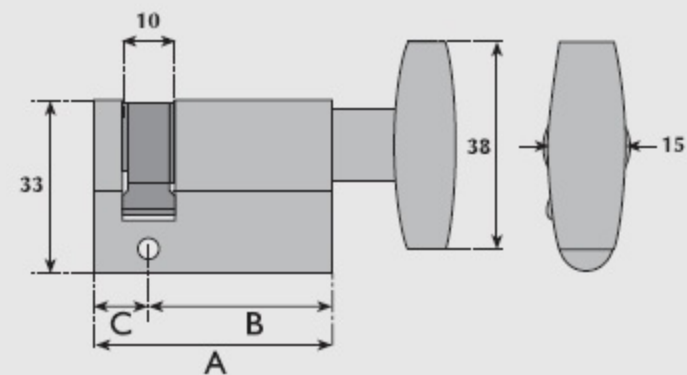

SD9004 Euro-profile turn

A	B	C
40.5mm	30.5mm	10.0mm
45.5mm	35.5mm	10.0mm

G9010 MK9010 Oval-profile single

A	B	C
40.5mm	30.5mm	10.0mm
45.5mm	35.5mm	10.0mm

**G9011 MK9011 Oval-profile double**

A	B	C
61mm	30.5mm	30.5mm
71mm	35.5mm	35.5mm