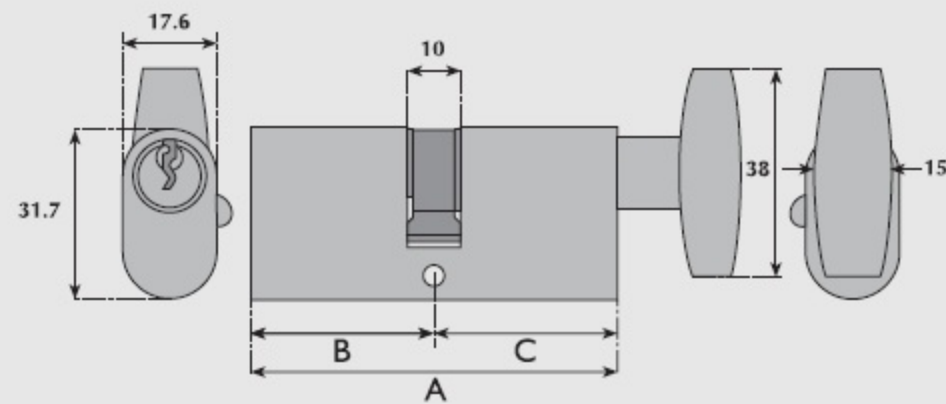

G9012 MK9012 Oval-profile key & turn

SD9012 MKSD9012 Oval-profile key & turn

G9014 Oval-profile turn

A	B	C
61mm	30.5mm	30.5mm
71mm	35.5mm	35.5mm

A	B	C
61mm	30.5mm	30.5mm
71mm	35.5mm	35.5mm

A	B	C
40.5mm	30.5mm	10.0mm
45.5mm	35.5mm	10.0mm