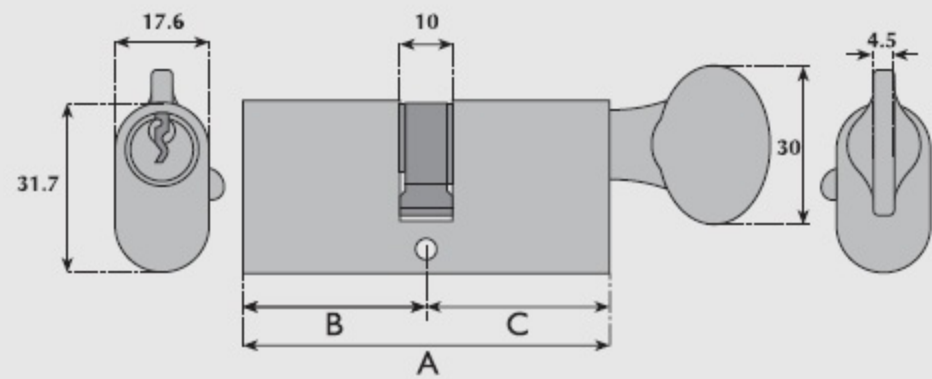

G9012 MK9012 Oval-profile key & turn

SD9012 MKSD9012 Oval-profile key & turn

G9014 Oval-profile turn

A	B	C
61mm	30.5mm	30.5mm
71mm	35.5mm	35.5mm

A	B	C
61mm	30.5mm	30.5mm
71mm	35.5mm	35.5mm

A	B	C
40.5mm	30.5mm	10.0mm
45.5mm	35.5mm	10.0mm