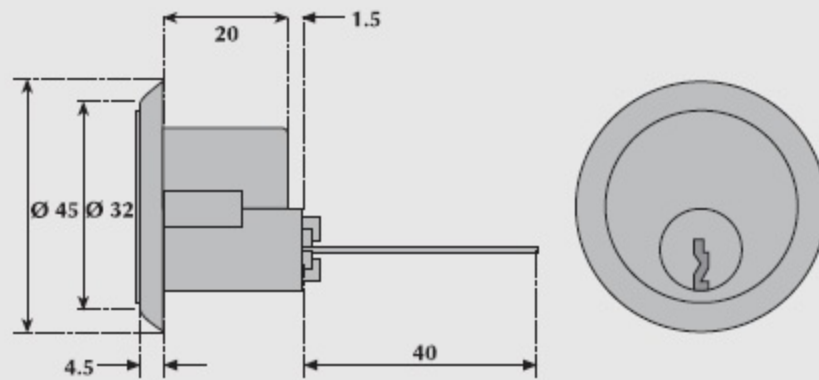

SD9014 Oval-profile turn**G9003 MK9003 Rim****G9519 Key blanks standard differ**

| A | B | C |
|--------|--------|--------|
| 40.5mm | 30.5mm | 10.0mm |
| 45.5mm | 35.5mm | 10.0mm |

CONNECTING BAR. Steel, zinc plated.
FIXING SCREWS. M5 steel, zinc plated. 2 supplied.