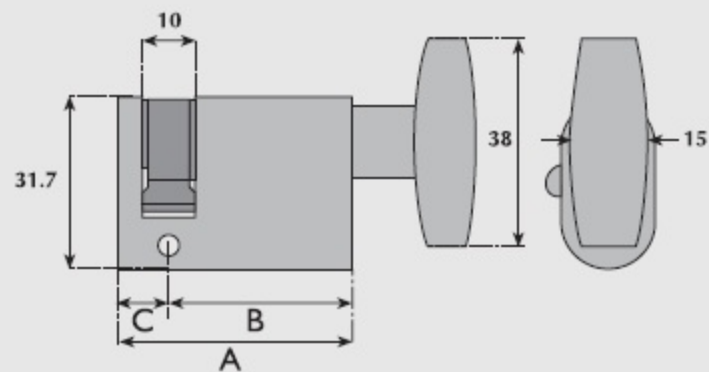

SD9014 Oval-profile turn**G9003 MK9003 Rim****G9519 Key blanks standard differ**

| A | B | C |
|--------|--------|--------|
| 40.5mm | 30.5mm | 10.0mm |
| 45.5mm | 35.5mm | 10.0mm |

CONNECTING BAR. Steel, zinc plated.
FIXING SCREWS. M5 steel, zinc plated. 2 supplied.